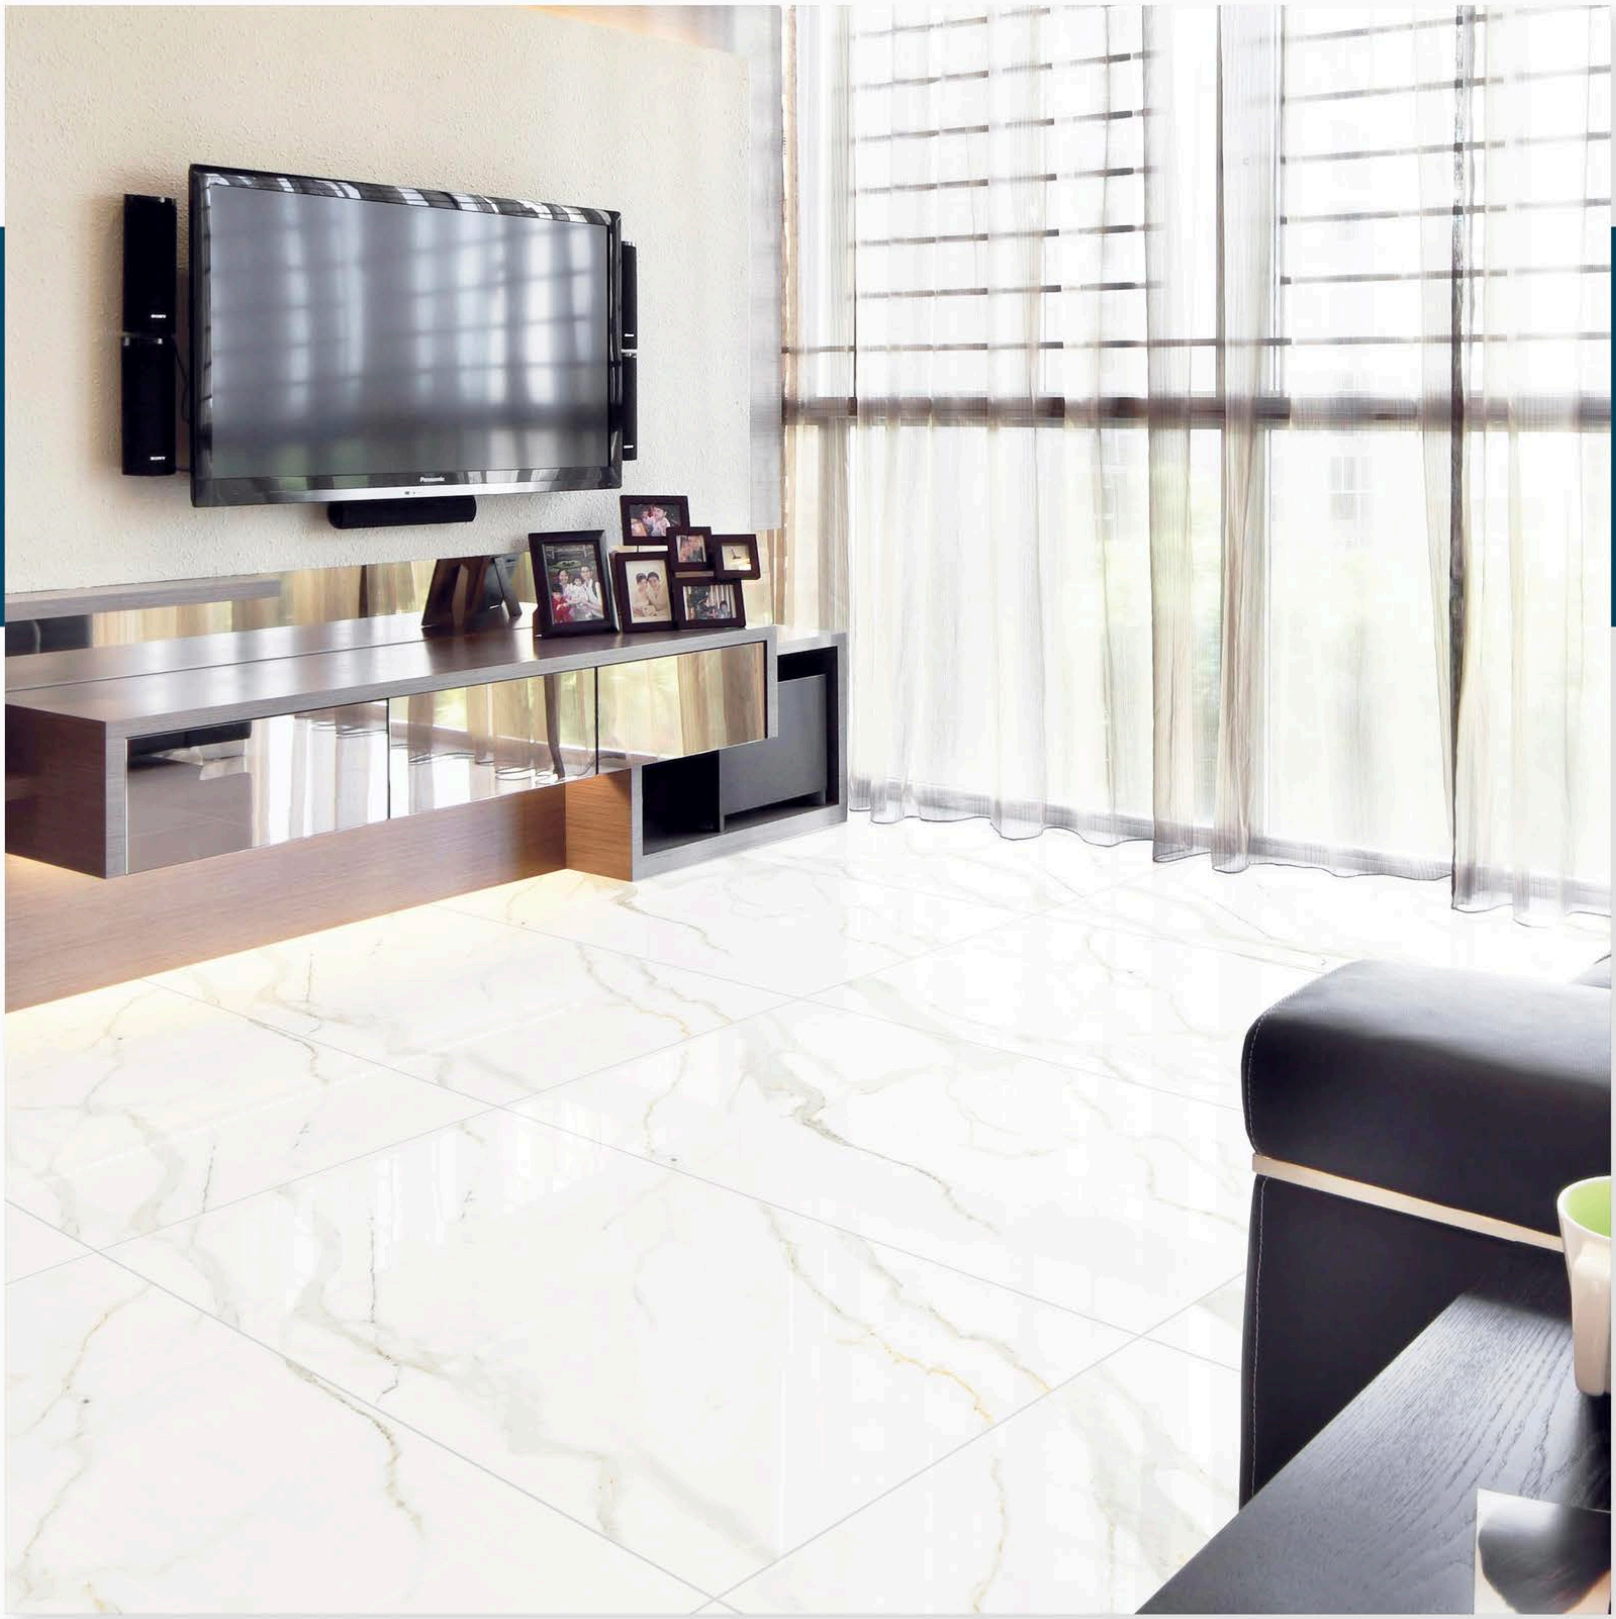

ABSORPTION RESISTANCE
RESISTENCIA A LA ABSORCION

EASY TO CLEAN
FACIL LIMPIEZA

EASY TO INSTALL
FACIL COLOCACION

ECOLOGICAL
ECOLOGICO

ALPS STATUARIO

800 X 1600 MM, GLOSSY,

ARCTIC WHITE
800 X 1600 MM , GLOSSY ,