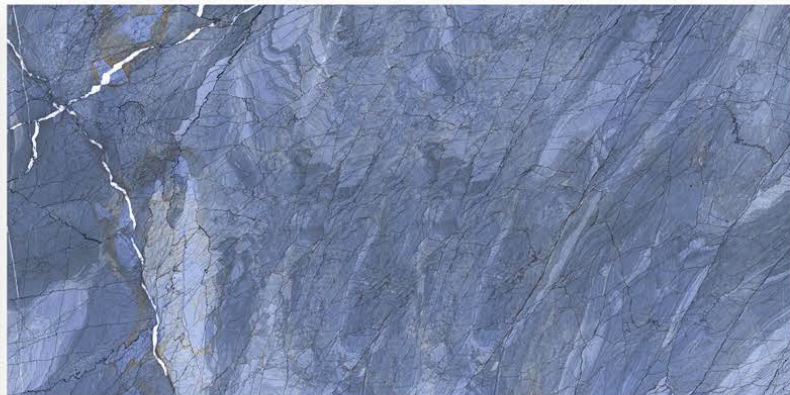

ABSORPTION RESISTANCE
RESISTENCIA A LA ABSORCION

EASY TO CLEAN
FACIL LIMPIEZA

EASY TO INSTALL
FACIL COLOCACION

ECOLOGICAL
ECOLOGICO

ALPS STATUARIO

800 X 1600 MM, GLOSSY,

ARCTIC WHITE
800 X 1600 MM , GLOSSY ,