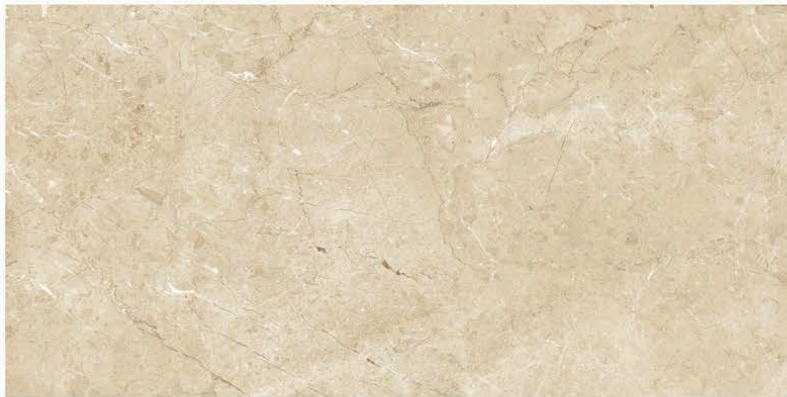

ITAL GREY

800 X 1600 MM , GLOSSY ,

MANGUS WHITE

800 X 1600 MM, GLOSSY,

MARBLE WHITE
800 X 1600 MM , GLOSSY ,

Navkar
international
AN ELEGANT LIFESTYLE

MARFIL NATURAL

800 X 1600 MM, GLOSSY,