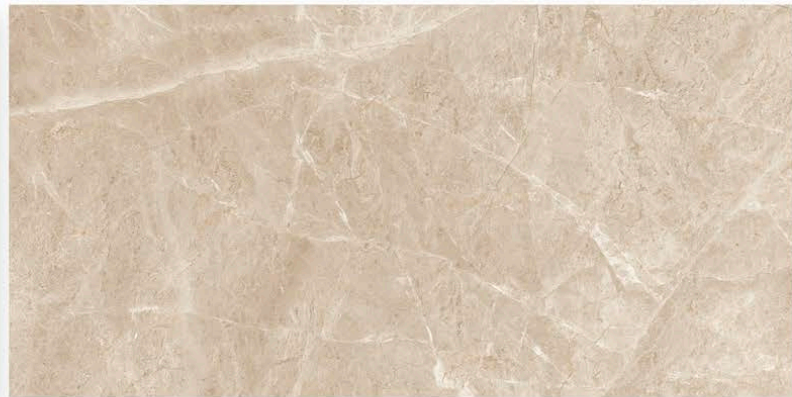

BEETEL BEIGE

800 X 1600 MM , GLOSSY ,