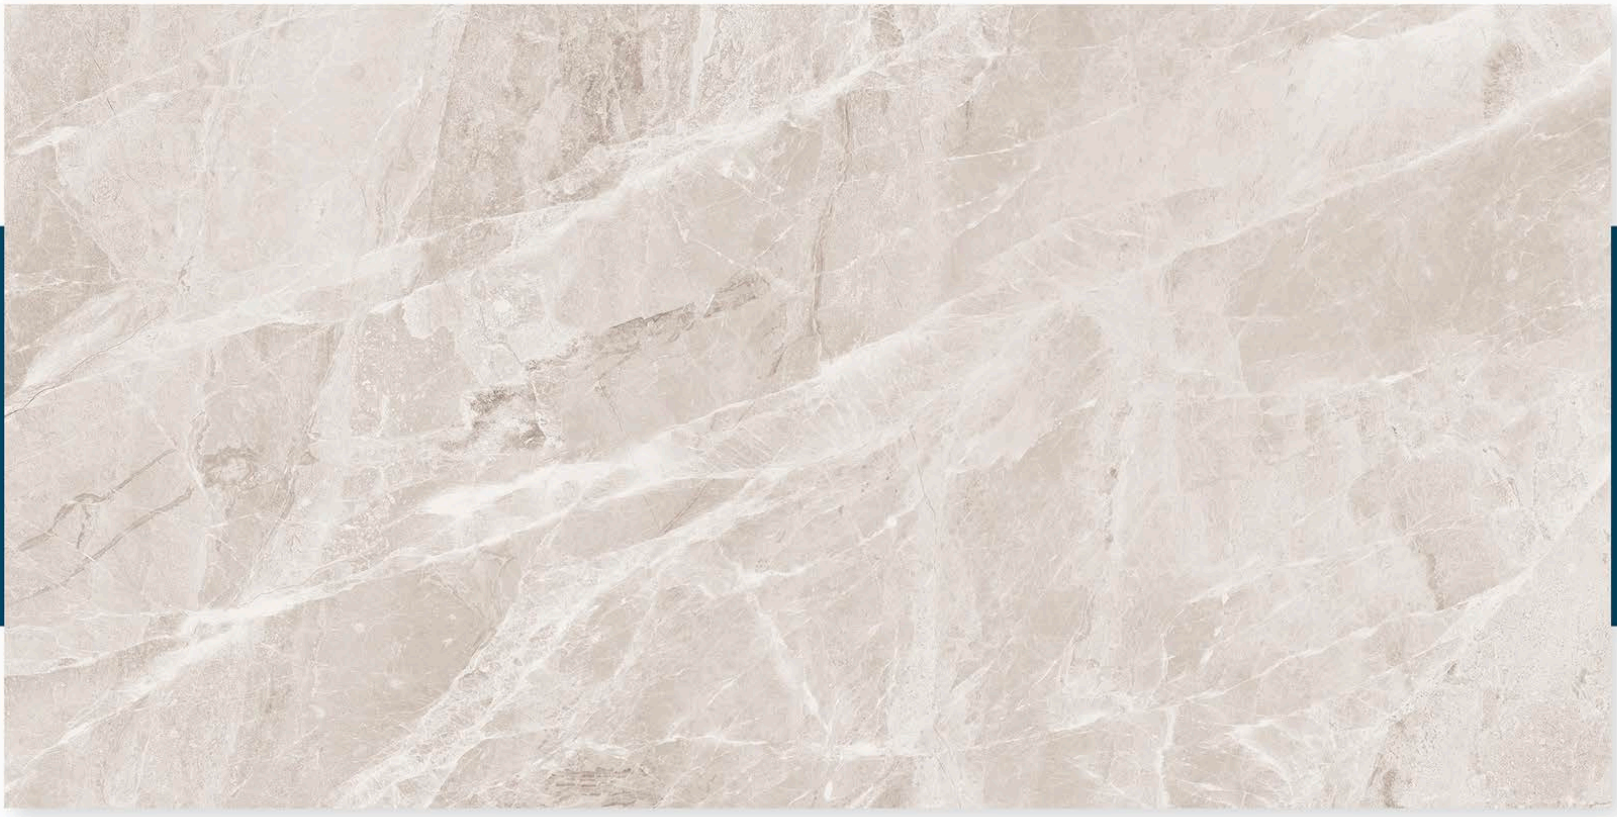

MOON BIANCO

800 X 1600 MM , GLOSSY ,