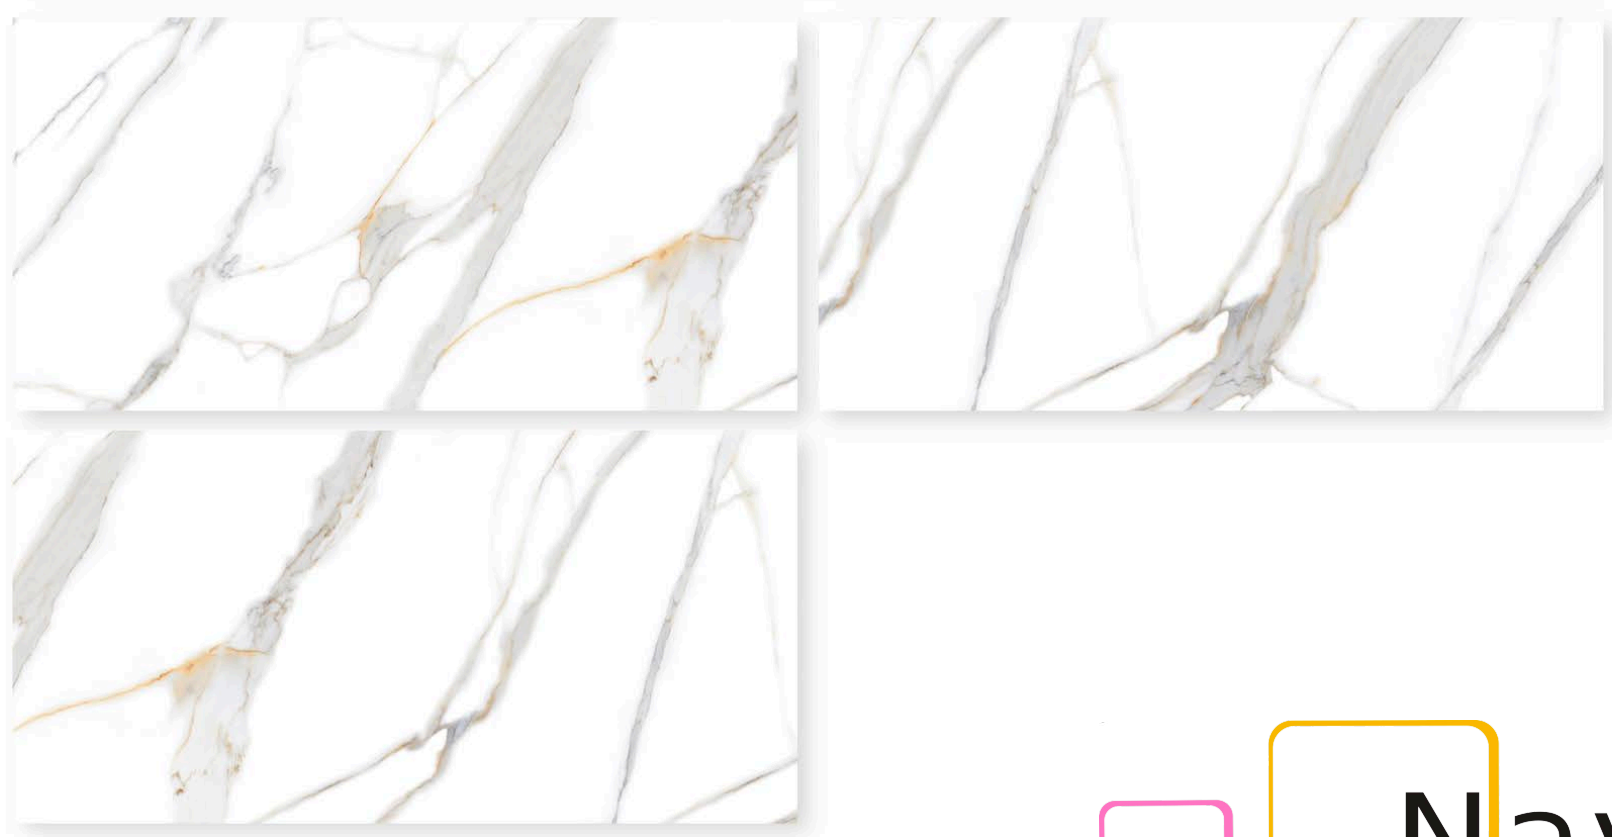

ITAL GREY

800 X 1600 MM , GLOSSY ,

MANGUS WHITE

800 X 1600 MM, GLOSSY,

MARBLE WHITE
800 X 1600 MM , GLOSSY ,

Navkar
international
AN ELEGANT LIFESTYLE

MARFIL NATURAL

800 X 1600 MM, GLOSSY,