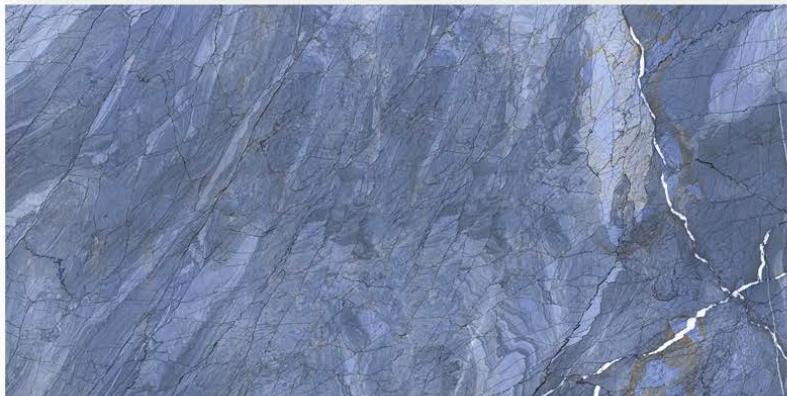

ABSORPTION RESISTANCE
RESISTENCIA A LA ABSORCION

EASY TO CLEAN
FACIL LIMPIEZA

EASY TO INSTALL
FACIL COLOCACION

ECOLOGICAL
ECOLOGICO

ALPS STATUARIO

800 X 1600 MM, GLOSSY,

ARCTIC WHITE
800 X 1600 MM , GLOSSY ,