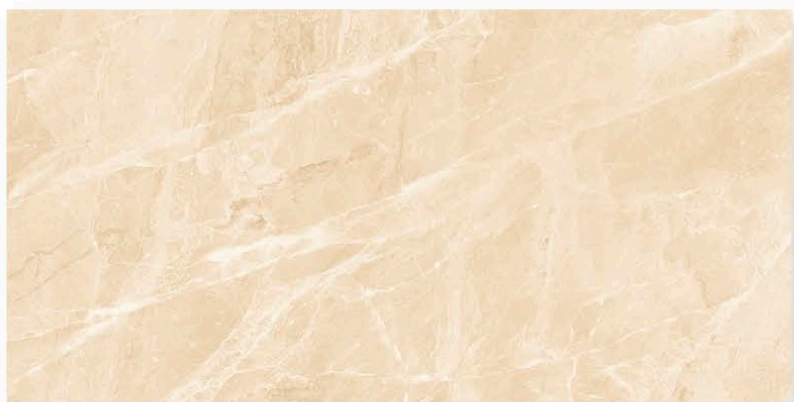

ITAL GREY

800 X 1600 MM , GLOSSY ,

MANGUS WHITE

800 X 1600 MM, GLOSSY,

MARBLE WHITE
800 X 1600 MM , GLOSSY ,

Navkar
international
AN ELEGANT LIFESTYLE

MARFIL NATURAL

800 X 1600 MM, GLOSSY,