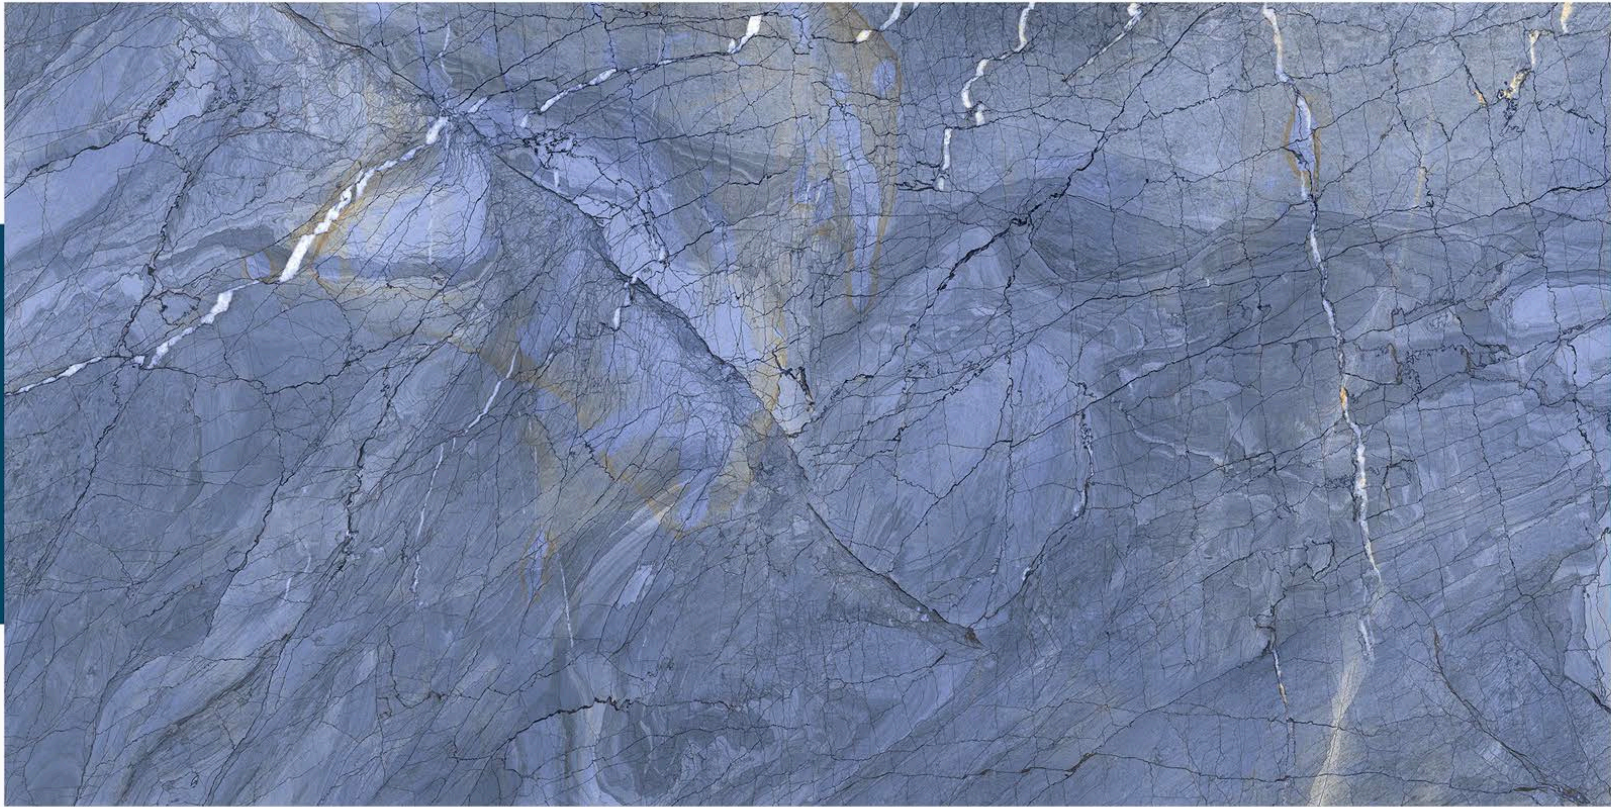

ABSORPTION RESISTANCE
RESISTENCIA A LA ABSORCION

EASY TO CLEAN
FACIL LIMPIEZA

EASY TO INSTALL
FACIL COLOCACION

ECOLOGICAL
ECOLOGICO

ALPS STATUARIO

800 X 1600 MM, GLOSSY,

ARCTIC WHITE
800 X 1600 MM , GLOSSY ,