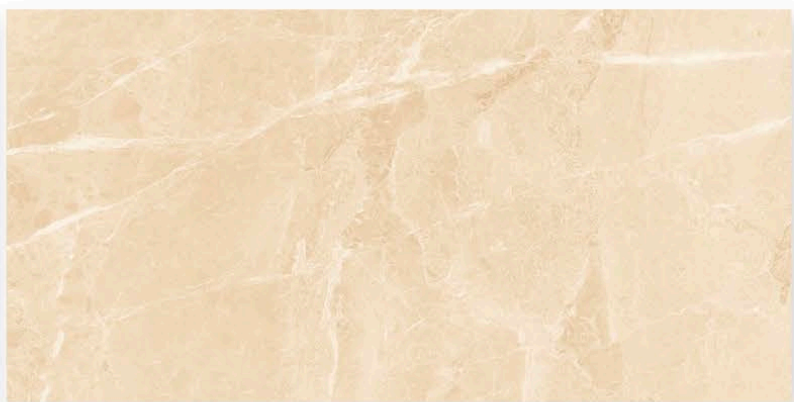

ITAL GREY

800 X 1600 MM , GLOSSY ,

MANGUS WHITE

800 X 1600 MM, GLOSSY,

MARBLE WHITE
800 X 1600 MM , GLOSSY ,

Navkar
international
AN ELEGANT LIFESTYLE

MARFIL NATURAL

800 X 1600 MM, GLOSSY,