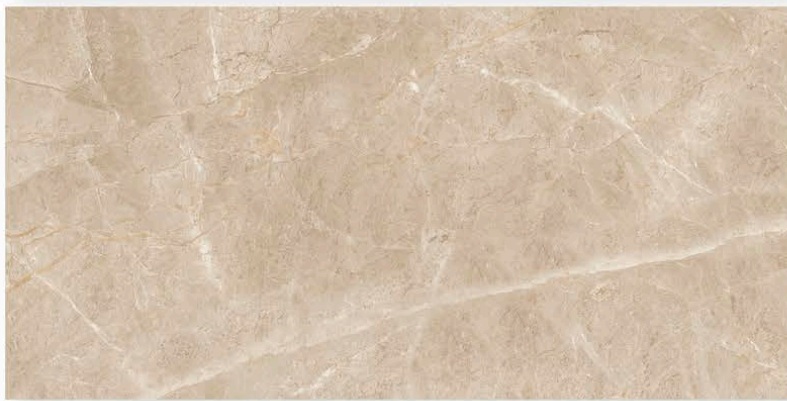

BEETEL BEIGE

800 X 1600 MM , GLOSSY ,