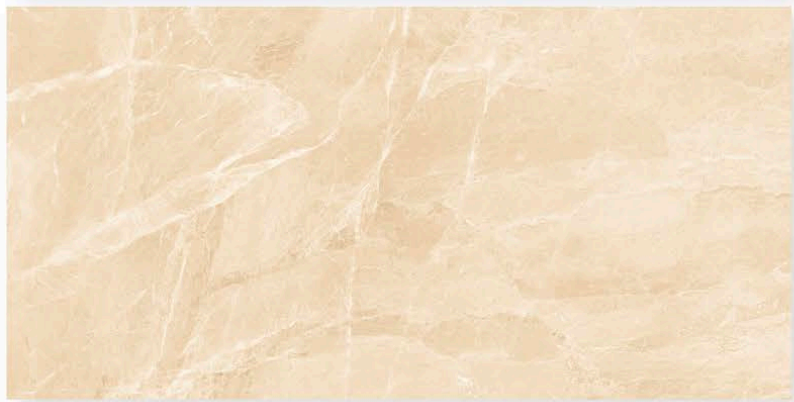

ITAL GREY

800 X 1600 MM , GLOSSY ,

MANGUS WHITE

800 X 1600 MM, GLOSSY,

MARBLE WHITE
800 X 1600 MM , GLOSSY ,

Navkar
international
AN ELEGANT LIFESTYLE

MARFIL NATURAL

800 X 1600 MM, GLOSSY,