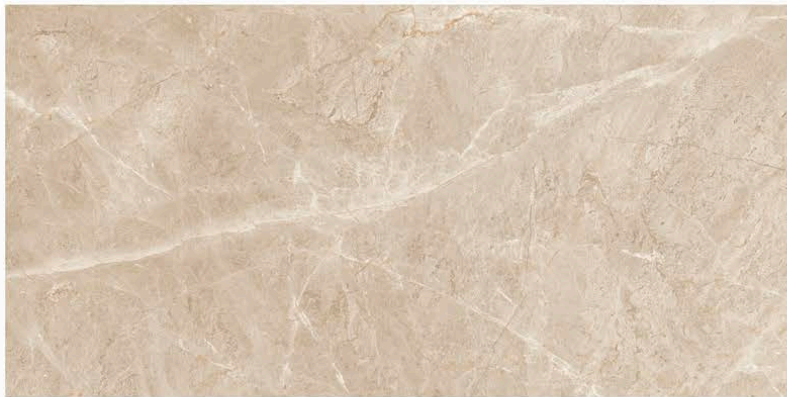

BEETEL BEIGE

800 X 1600 MM , GLOSSY ,