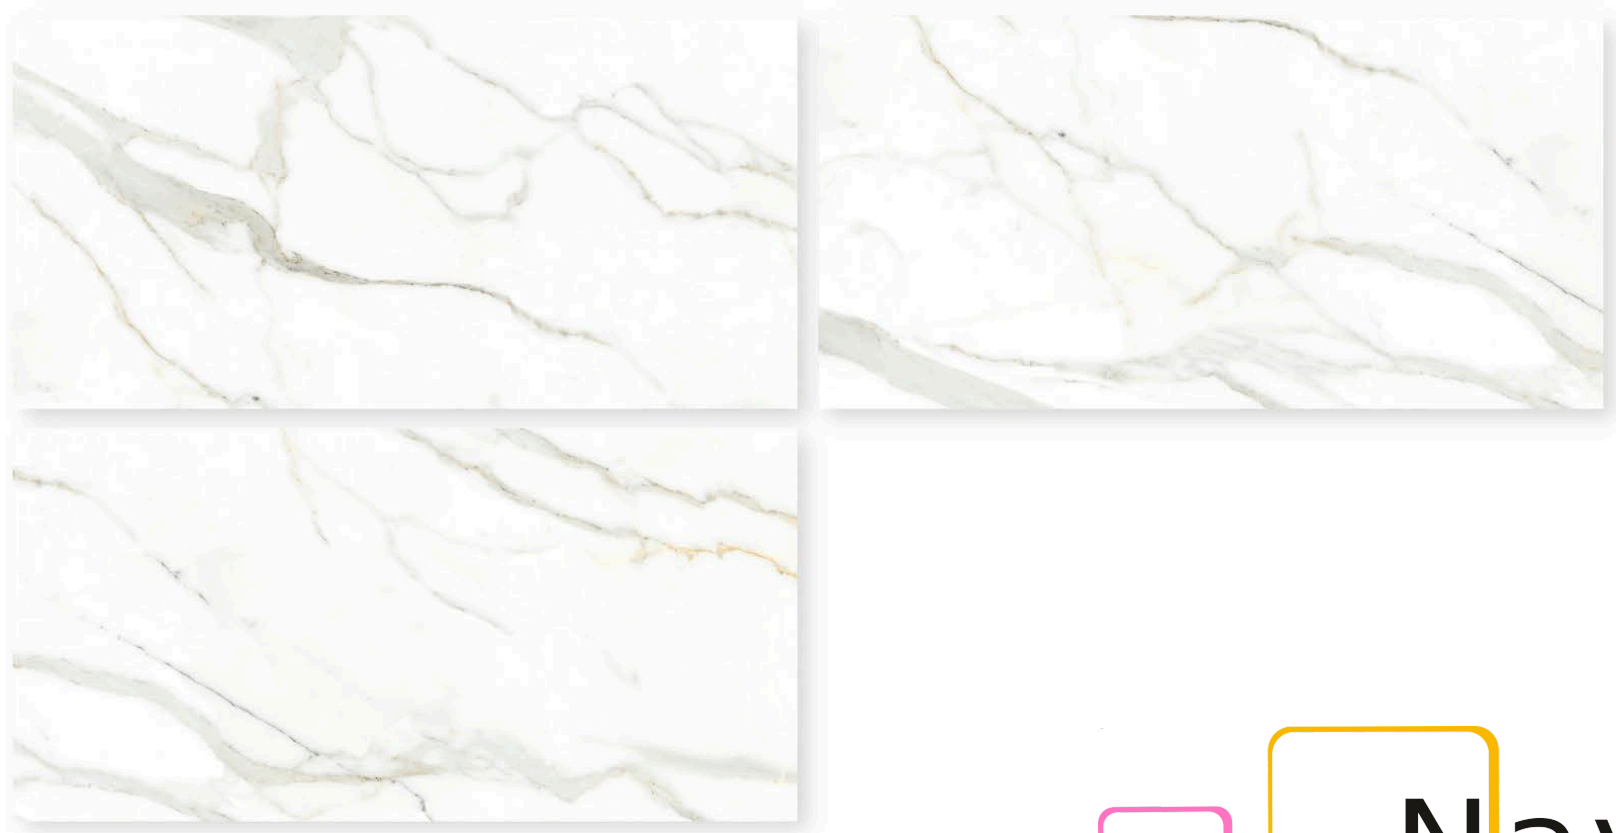

ABSORPTION RESISTANCE
RESISTENCIA A LA ABSORCION

EASY TO CLEAN
FACIL LIMPIEZA

EASY TO INSTALL
FACIL COLOCACION

ECOLOGICAL
ECOLOGICO

ALPS STATUARIO

800 X 1600 MM, GLOSSY,

ARCTIC WHITE
800 X 1600 MM , GLOSSY ,