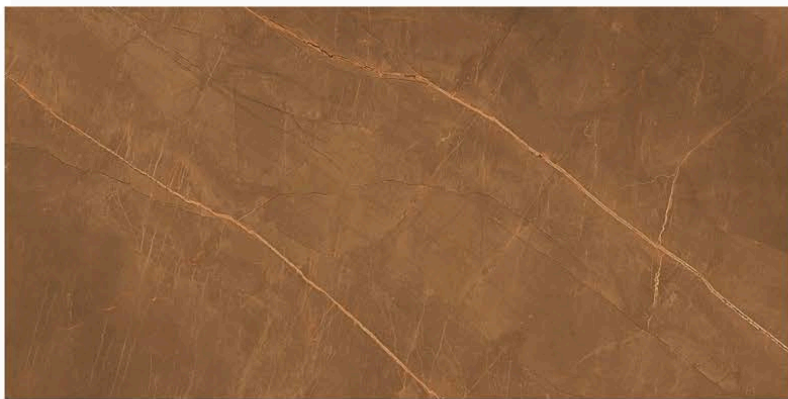

CASTLE GOLD

800 X 1600 MM , HIGH GLOSS ,