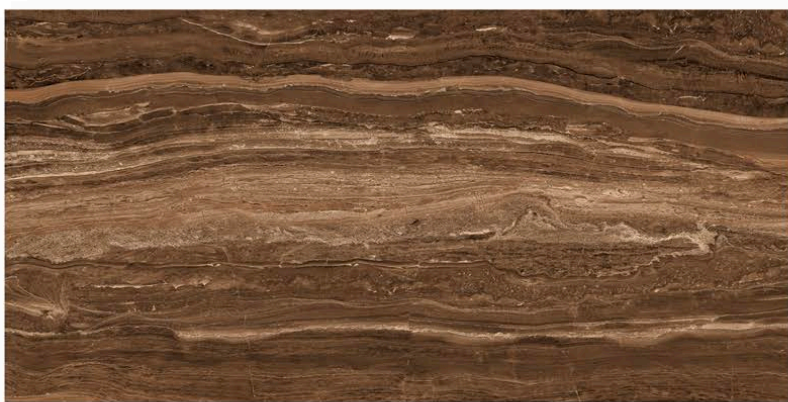

GLAMOUR GOLD

800 X 1600 MM , HIGH GLOSS ,