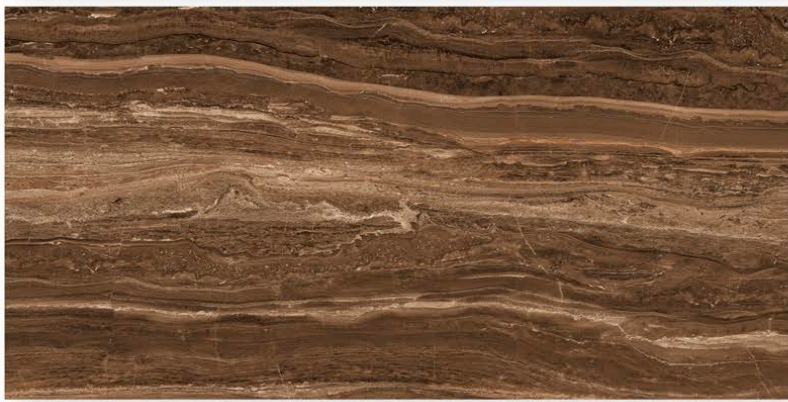

GLAMOUR GOLD

800 X 1600 MM , HIGH GLOSS ,