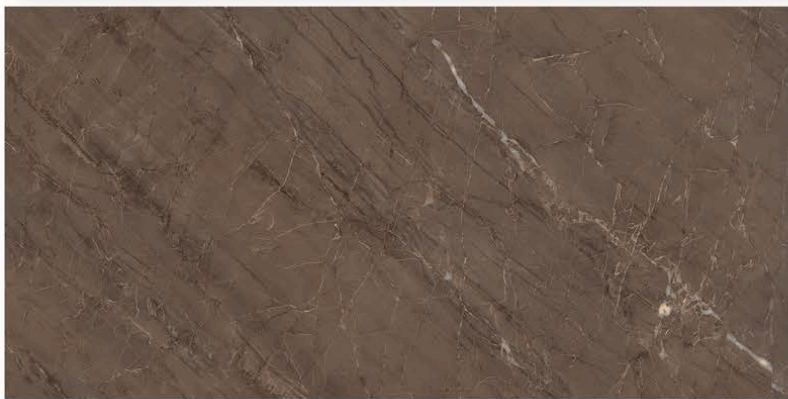

INNOX BRONZE

800 X 1600 MM , HIGH GLOSS ,