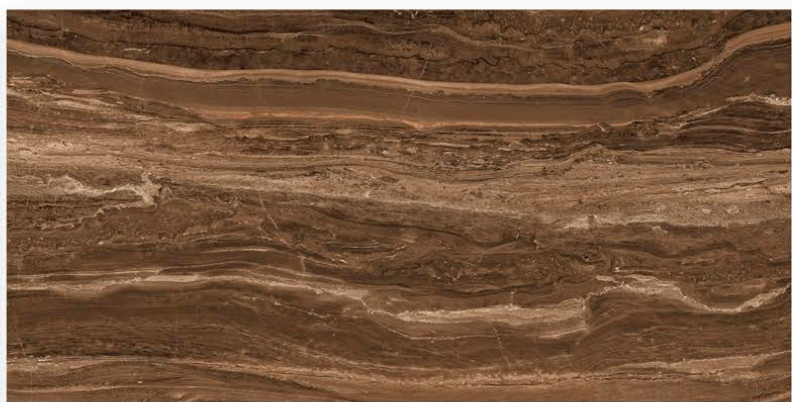

GLAMOUR GOLD

800 X 1600 MM , HIGH GLOSS ,