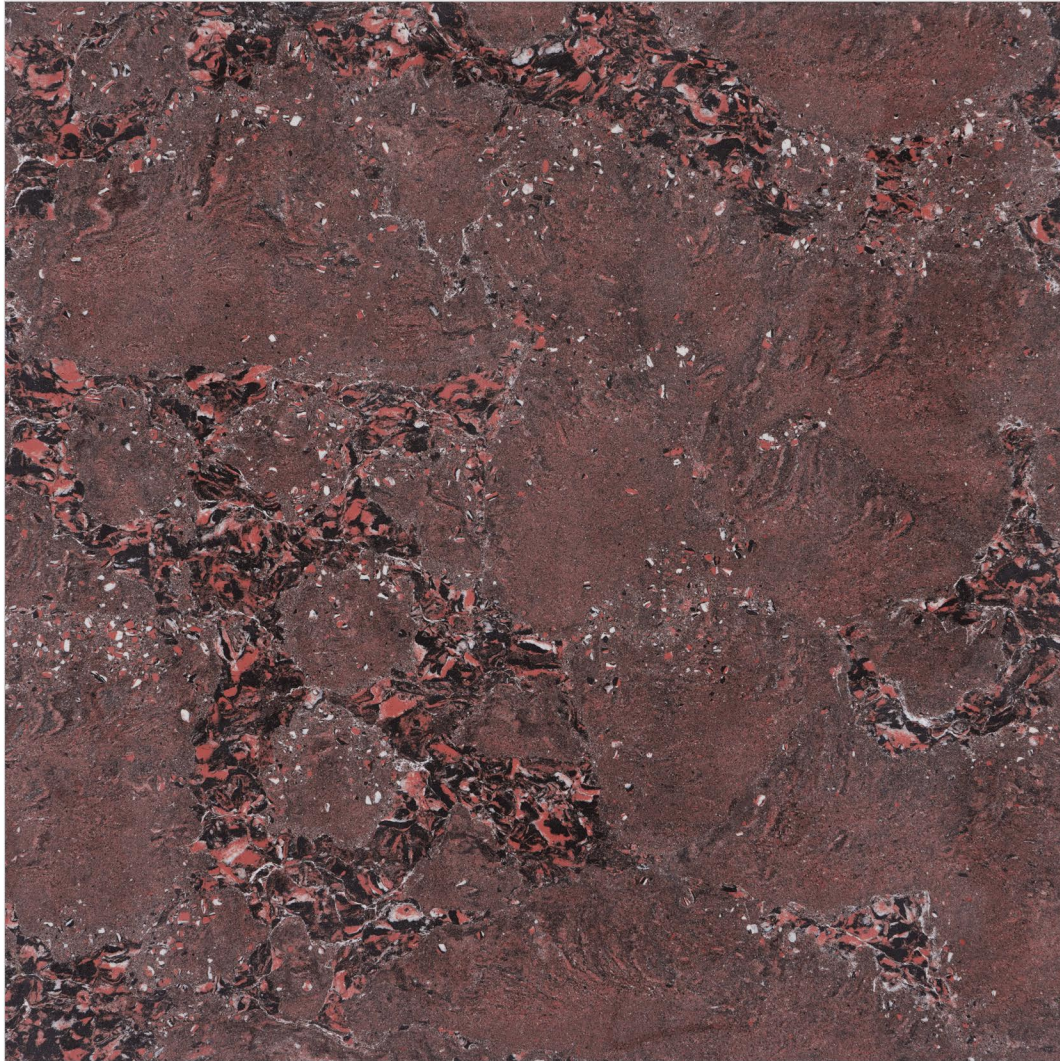

DOUBLE CHARGED

VITRIFIED TILES

600x600mm

POLO RED