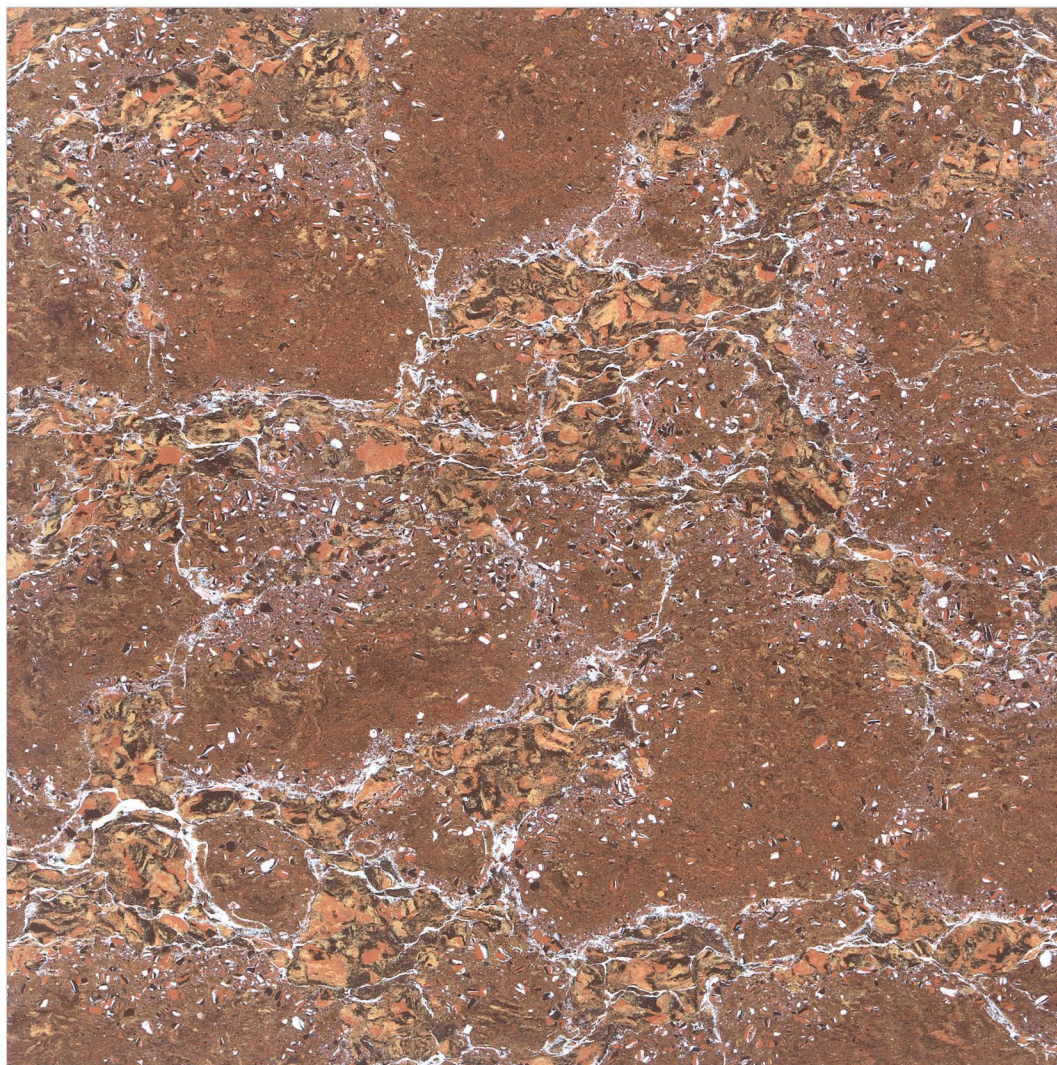

PRIME DOVE

POLO SERIES

DOUBLE CHARGED
VITRIFIED TILES
600x600mm

DOUBLE CHARGED
VITRIFIED TILES
600x600mm

POLO ITALIAN

DOUBLE CHARGED
VITRIFIED TILES
600x600mm

POLO WHITE

DOUBLE CHARGED
VITRIFIED TILES
600x600mm