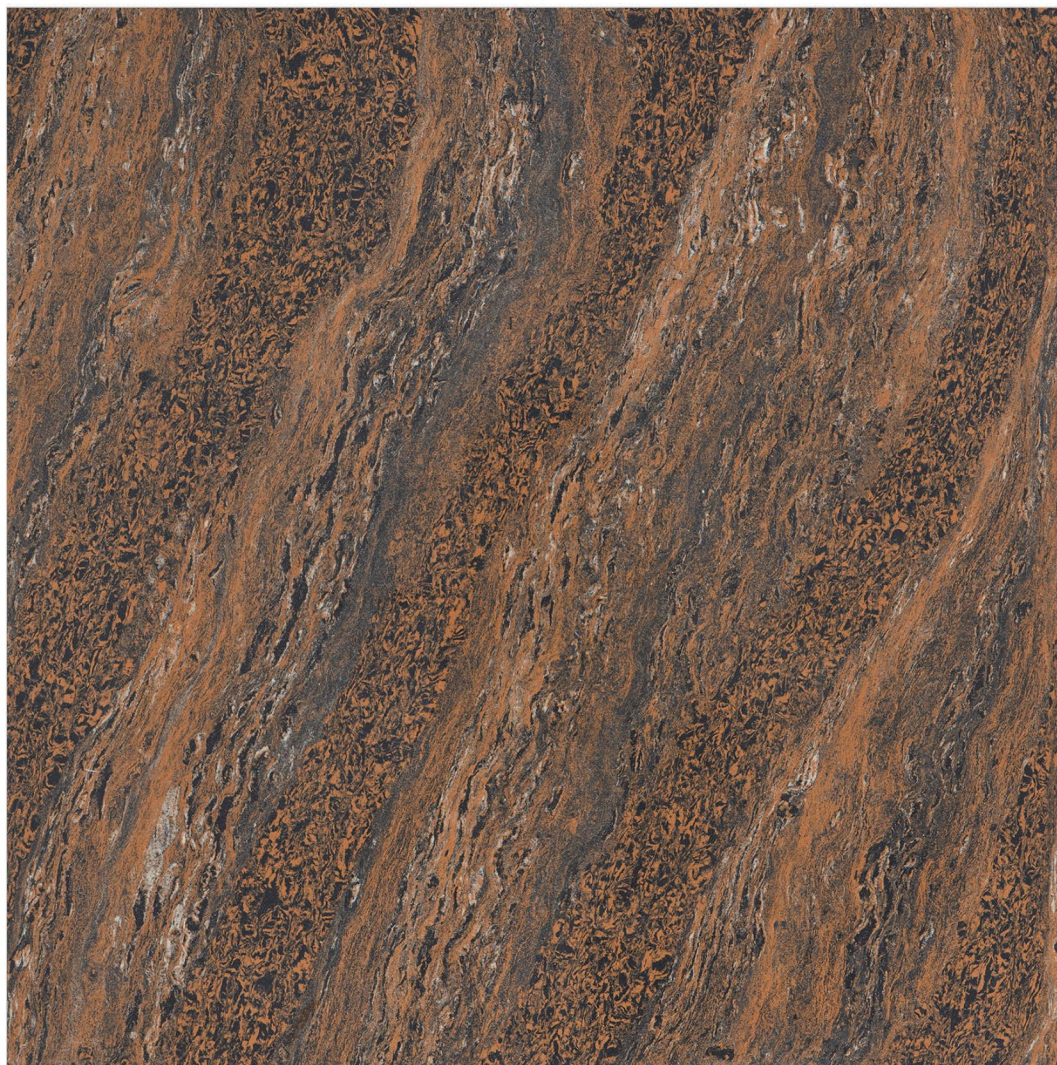

RIO GRIS

DOUBLE CHARGED
VITRIFIED TILES
600x600mm

RIO STAR

DOUBLE CHARGED

VITRIFIED TILES

600x600mm

RIO CHARCOAL

DOUBLE CHARGED
VITRIFIED TILES
600x600mm