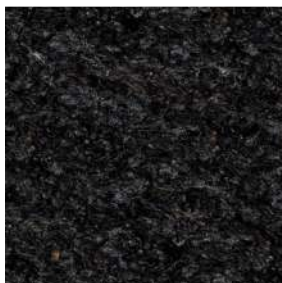

COSMIC BLACK

Size: 1200 X 1200 MM

Finish: High Gloss

Thickness: 9 MM