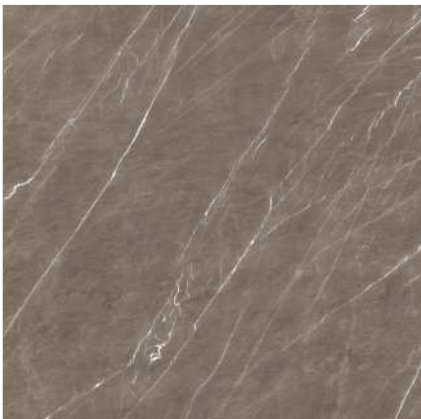

Size: 1200 X 1200 MM

Finish: High Gloss

Thickness: 9 MM

SILVER RIVER

Size: 1200 X 1200 MM

Finish: High Gloss

Thickness: 9 MM

COSMIC BLACK