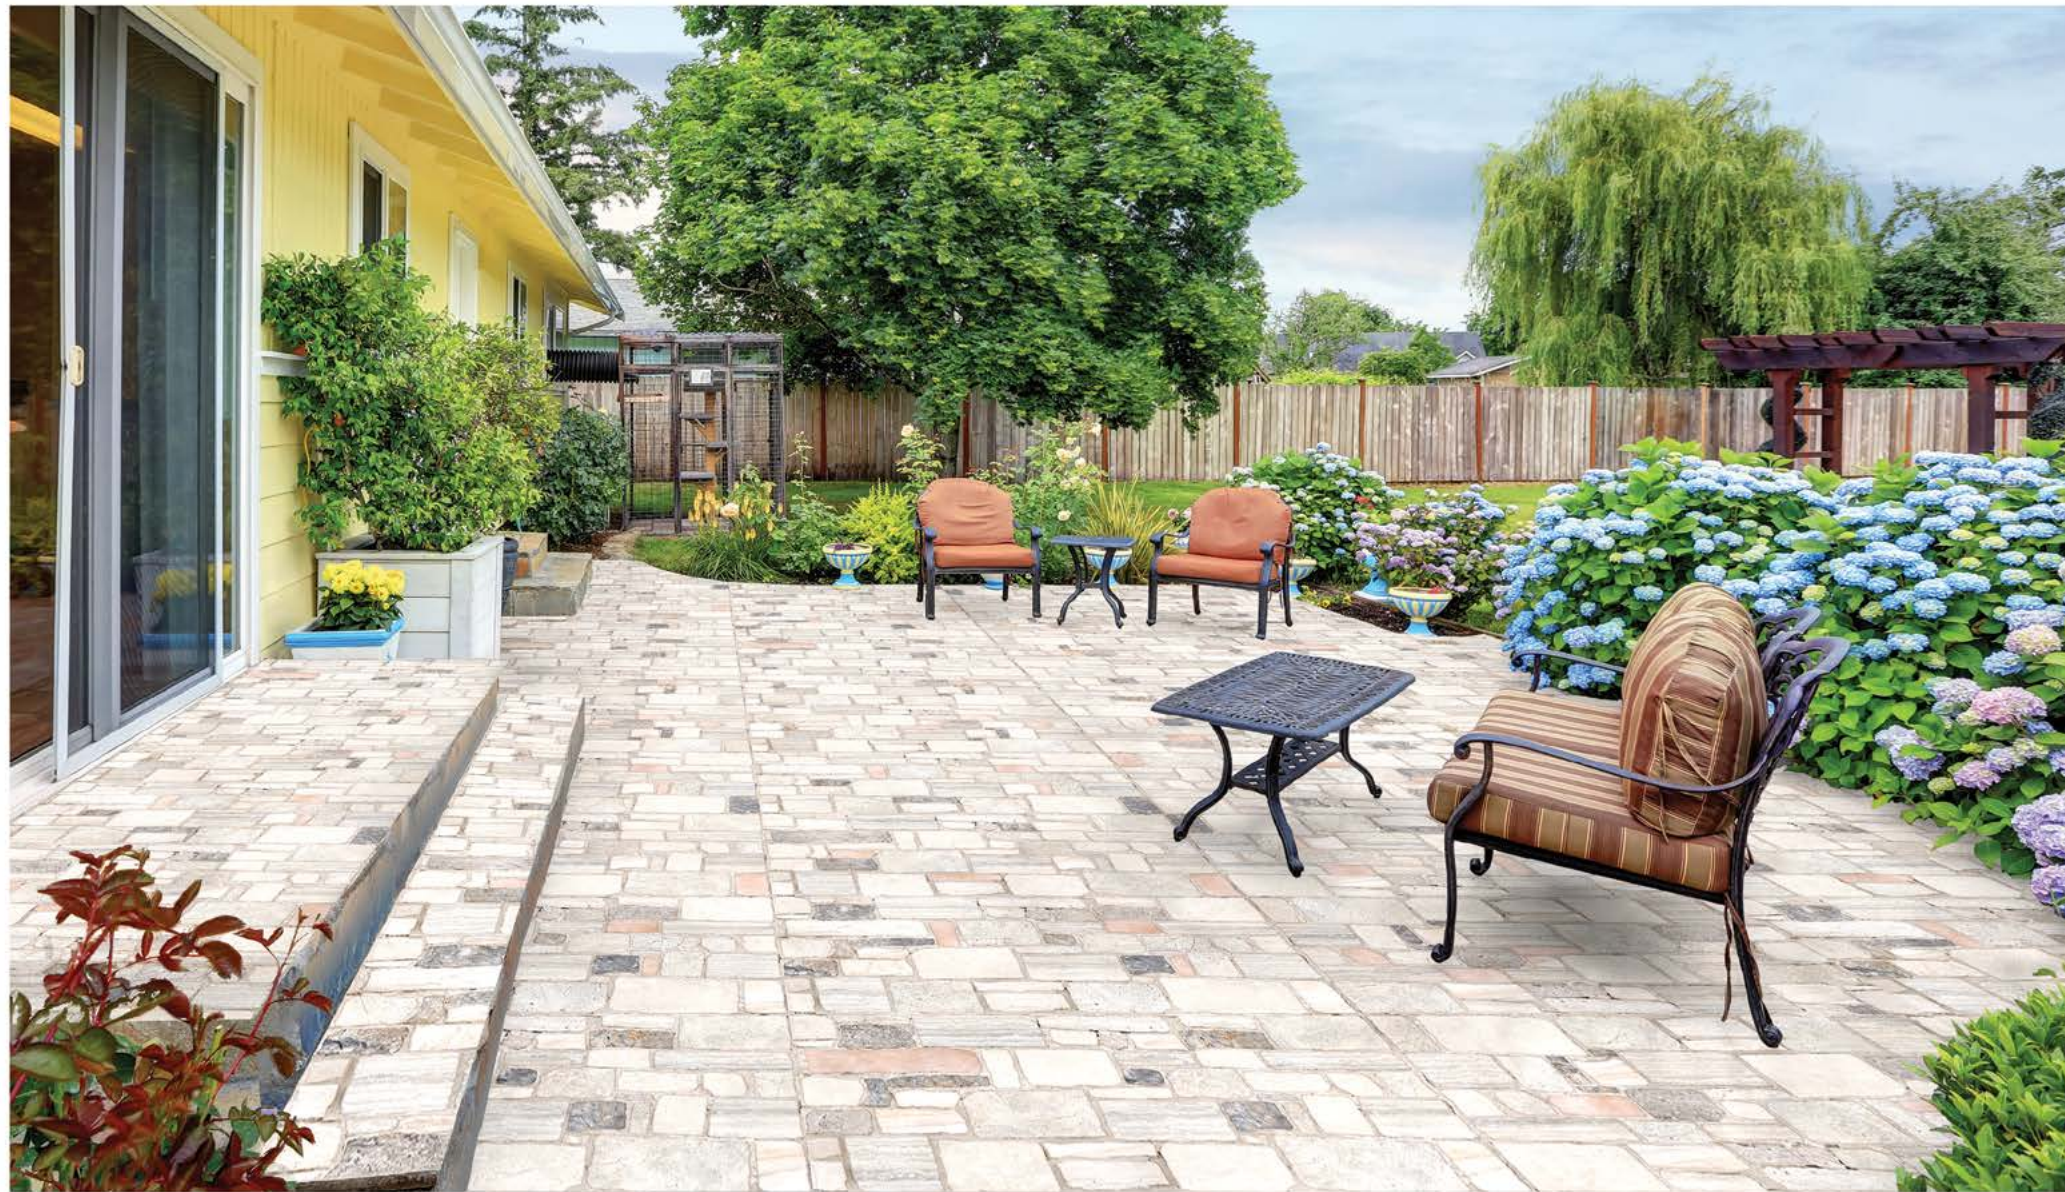

FALCON

60X120