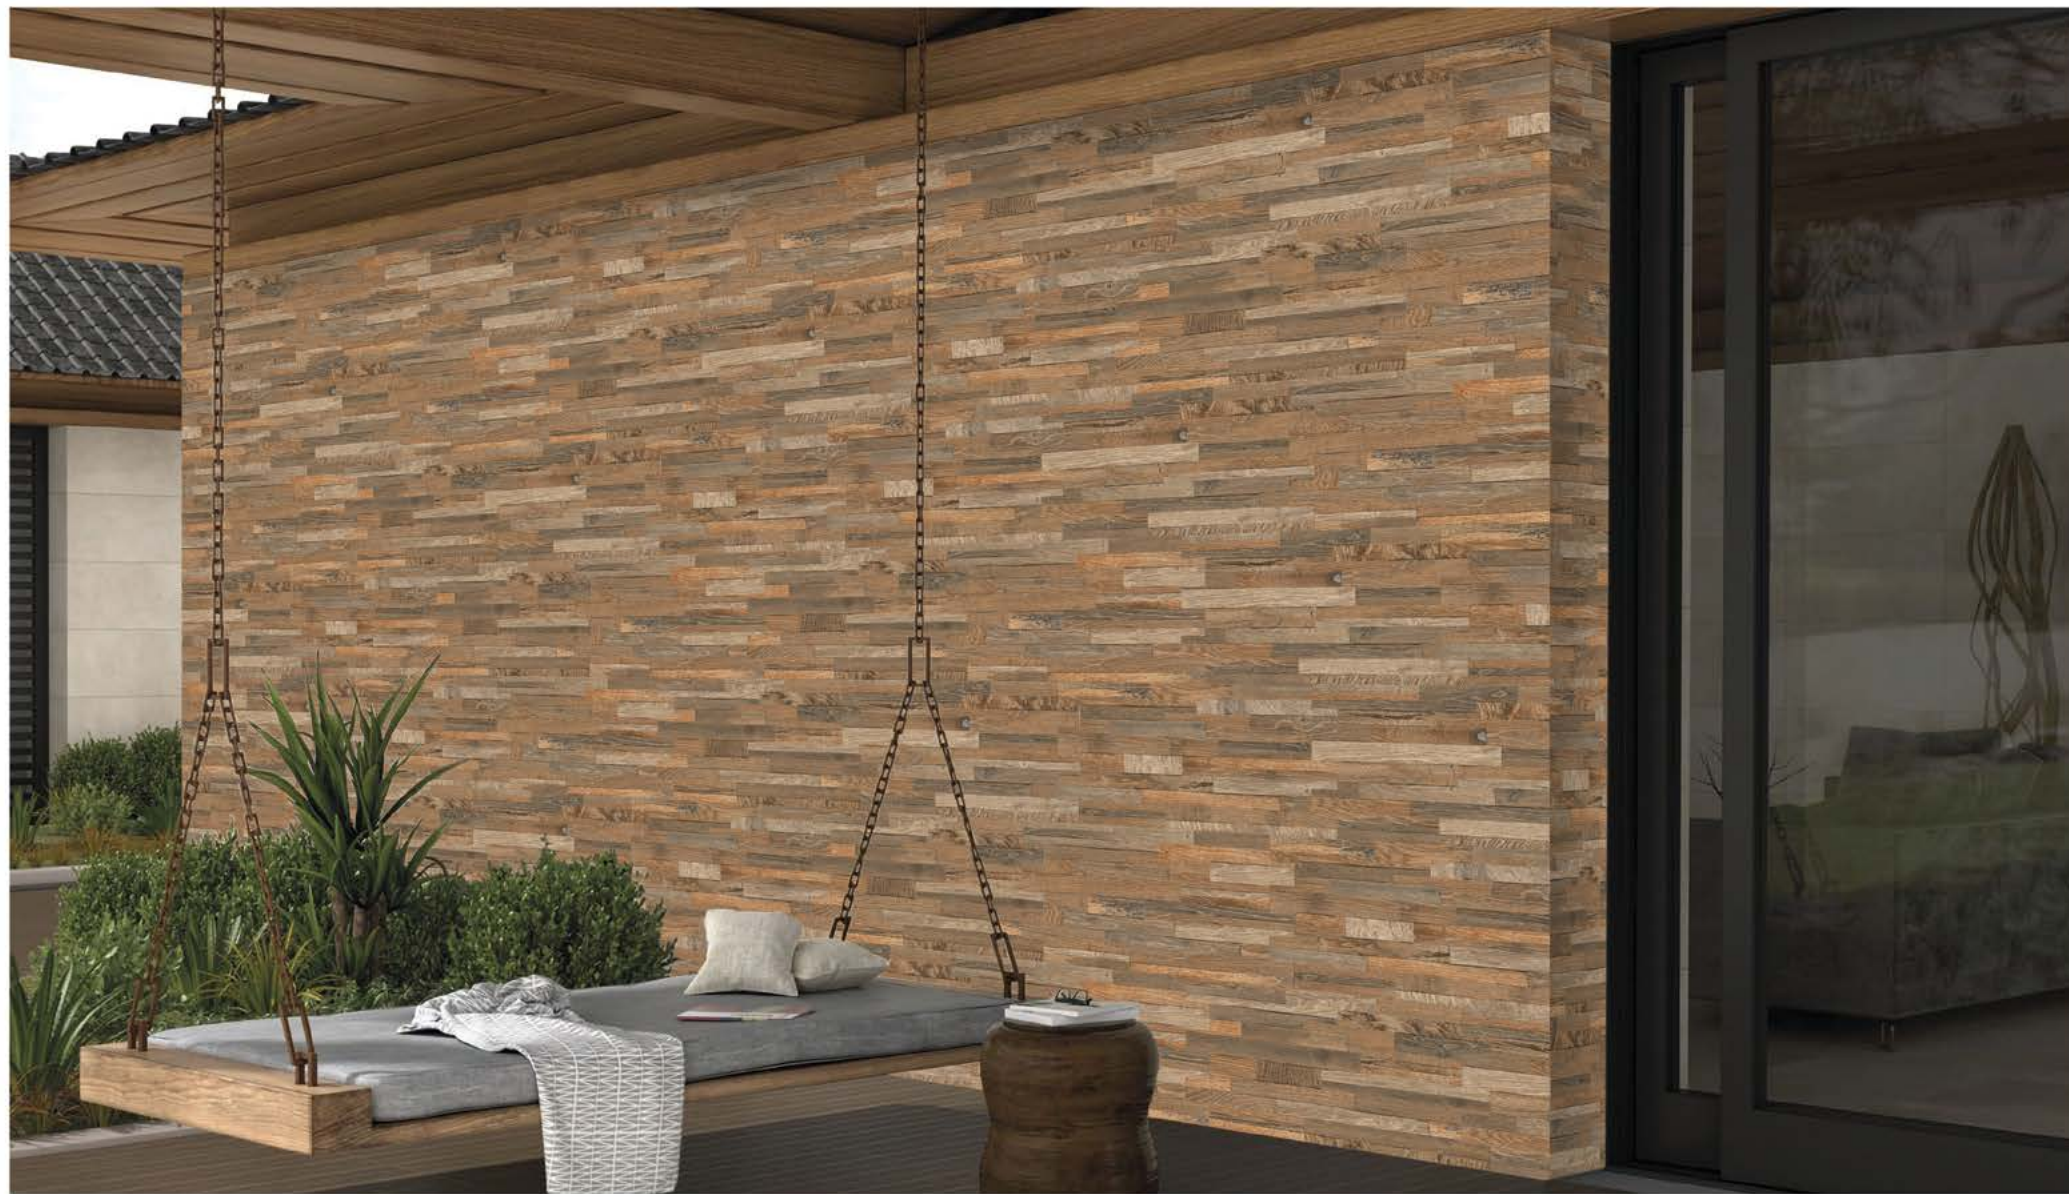

ARCADE WOOD BROWN

40X55