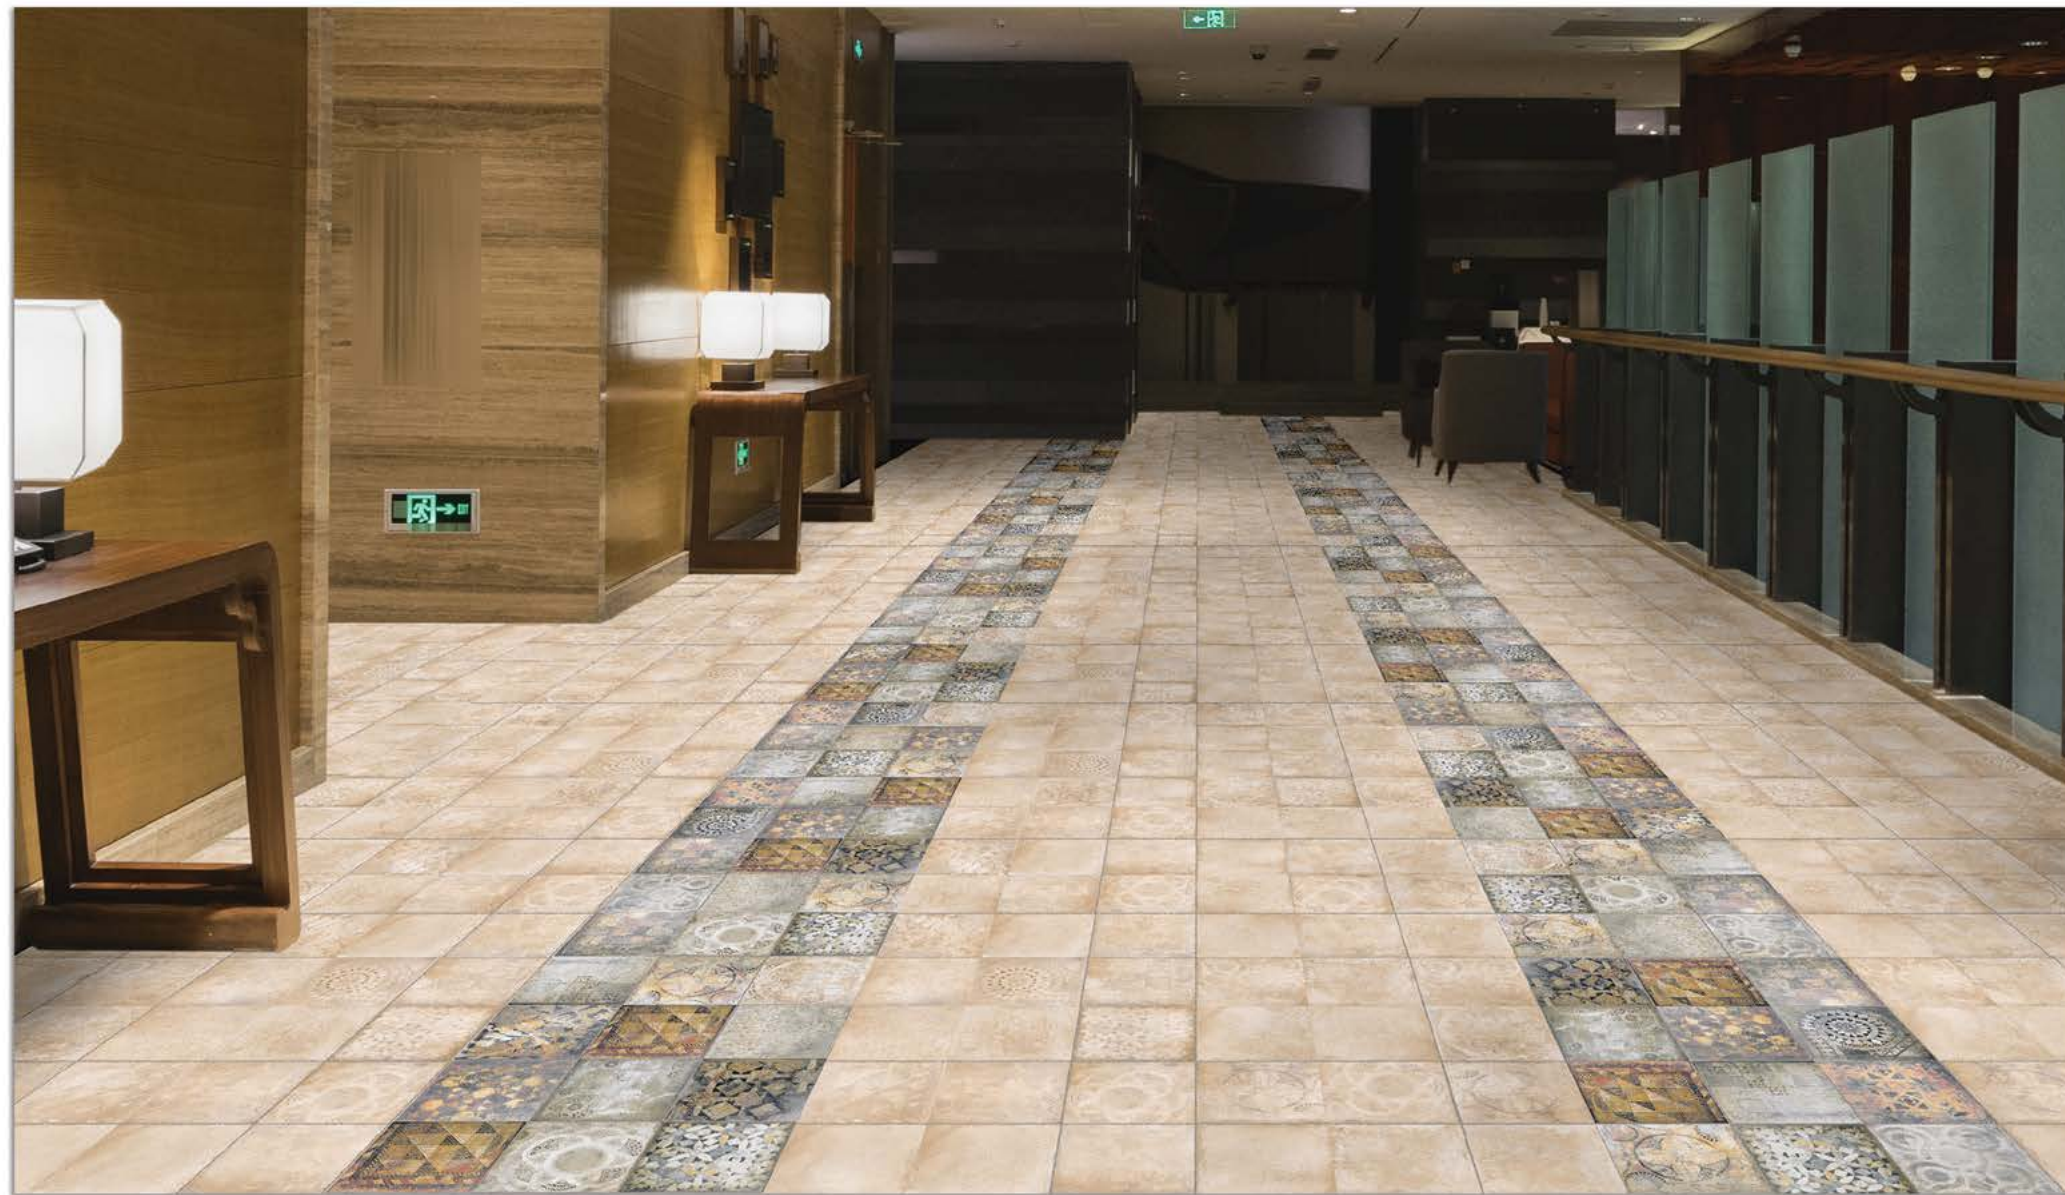

61X61

Selvador Dark Grey
(5 faces)

Selvador Mix
(3 faces)

PORTRAIT
61x61

PORTRAIT
61X61

Beige
(8 faces)

Beige Mix
(4 faces)

COTTINO