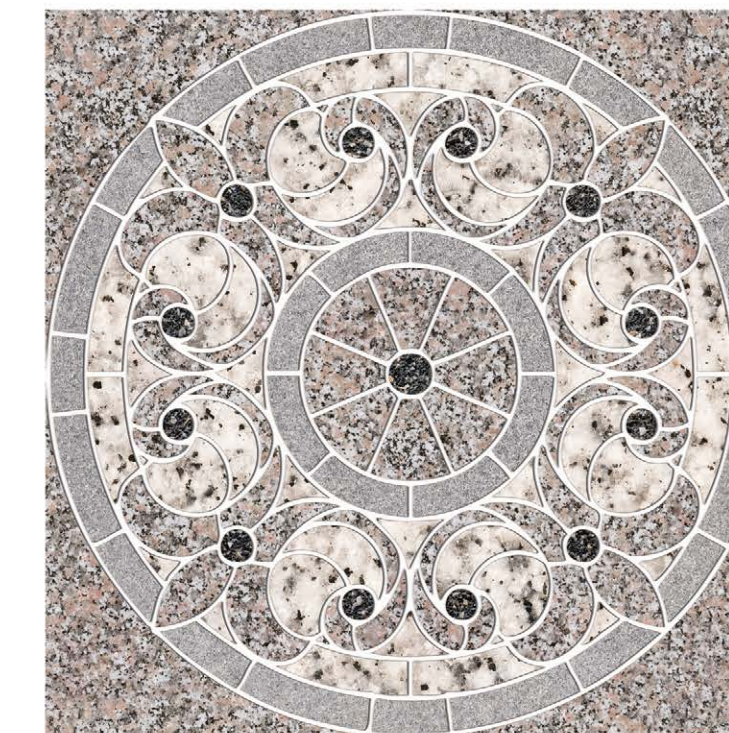

# GRANITE 61X61

GRANITE LIGHT BEIGE

GRANITE DARK BEIGE

GRANITE LIGHT GREY

GRANITE DARK GREY

GRANITE MIX BEIGE

GRANITE MIX GREY