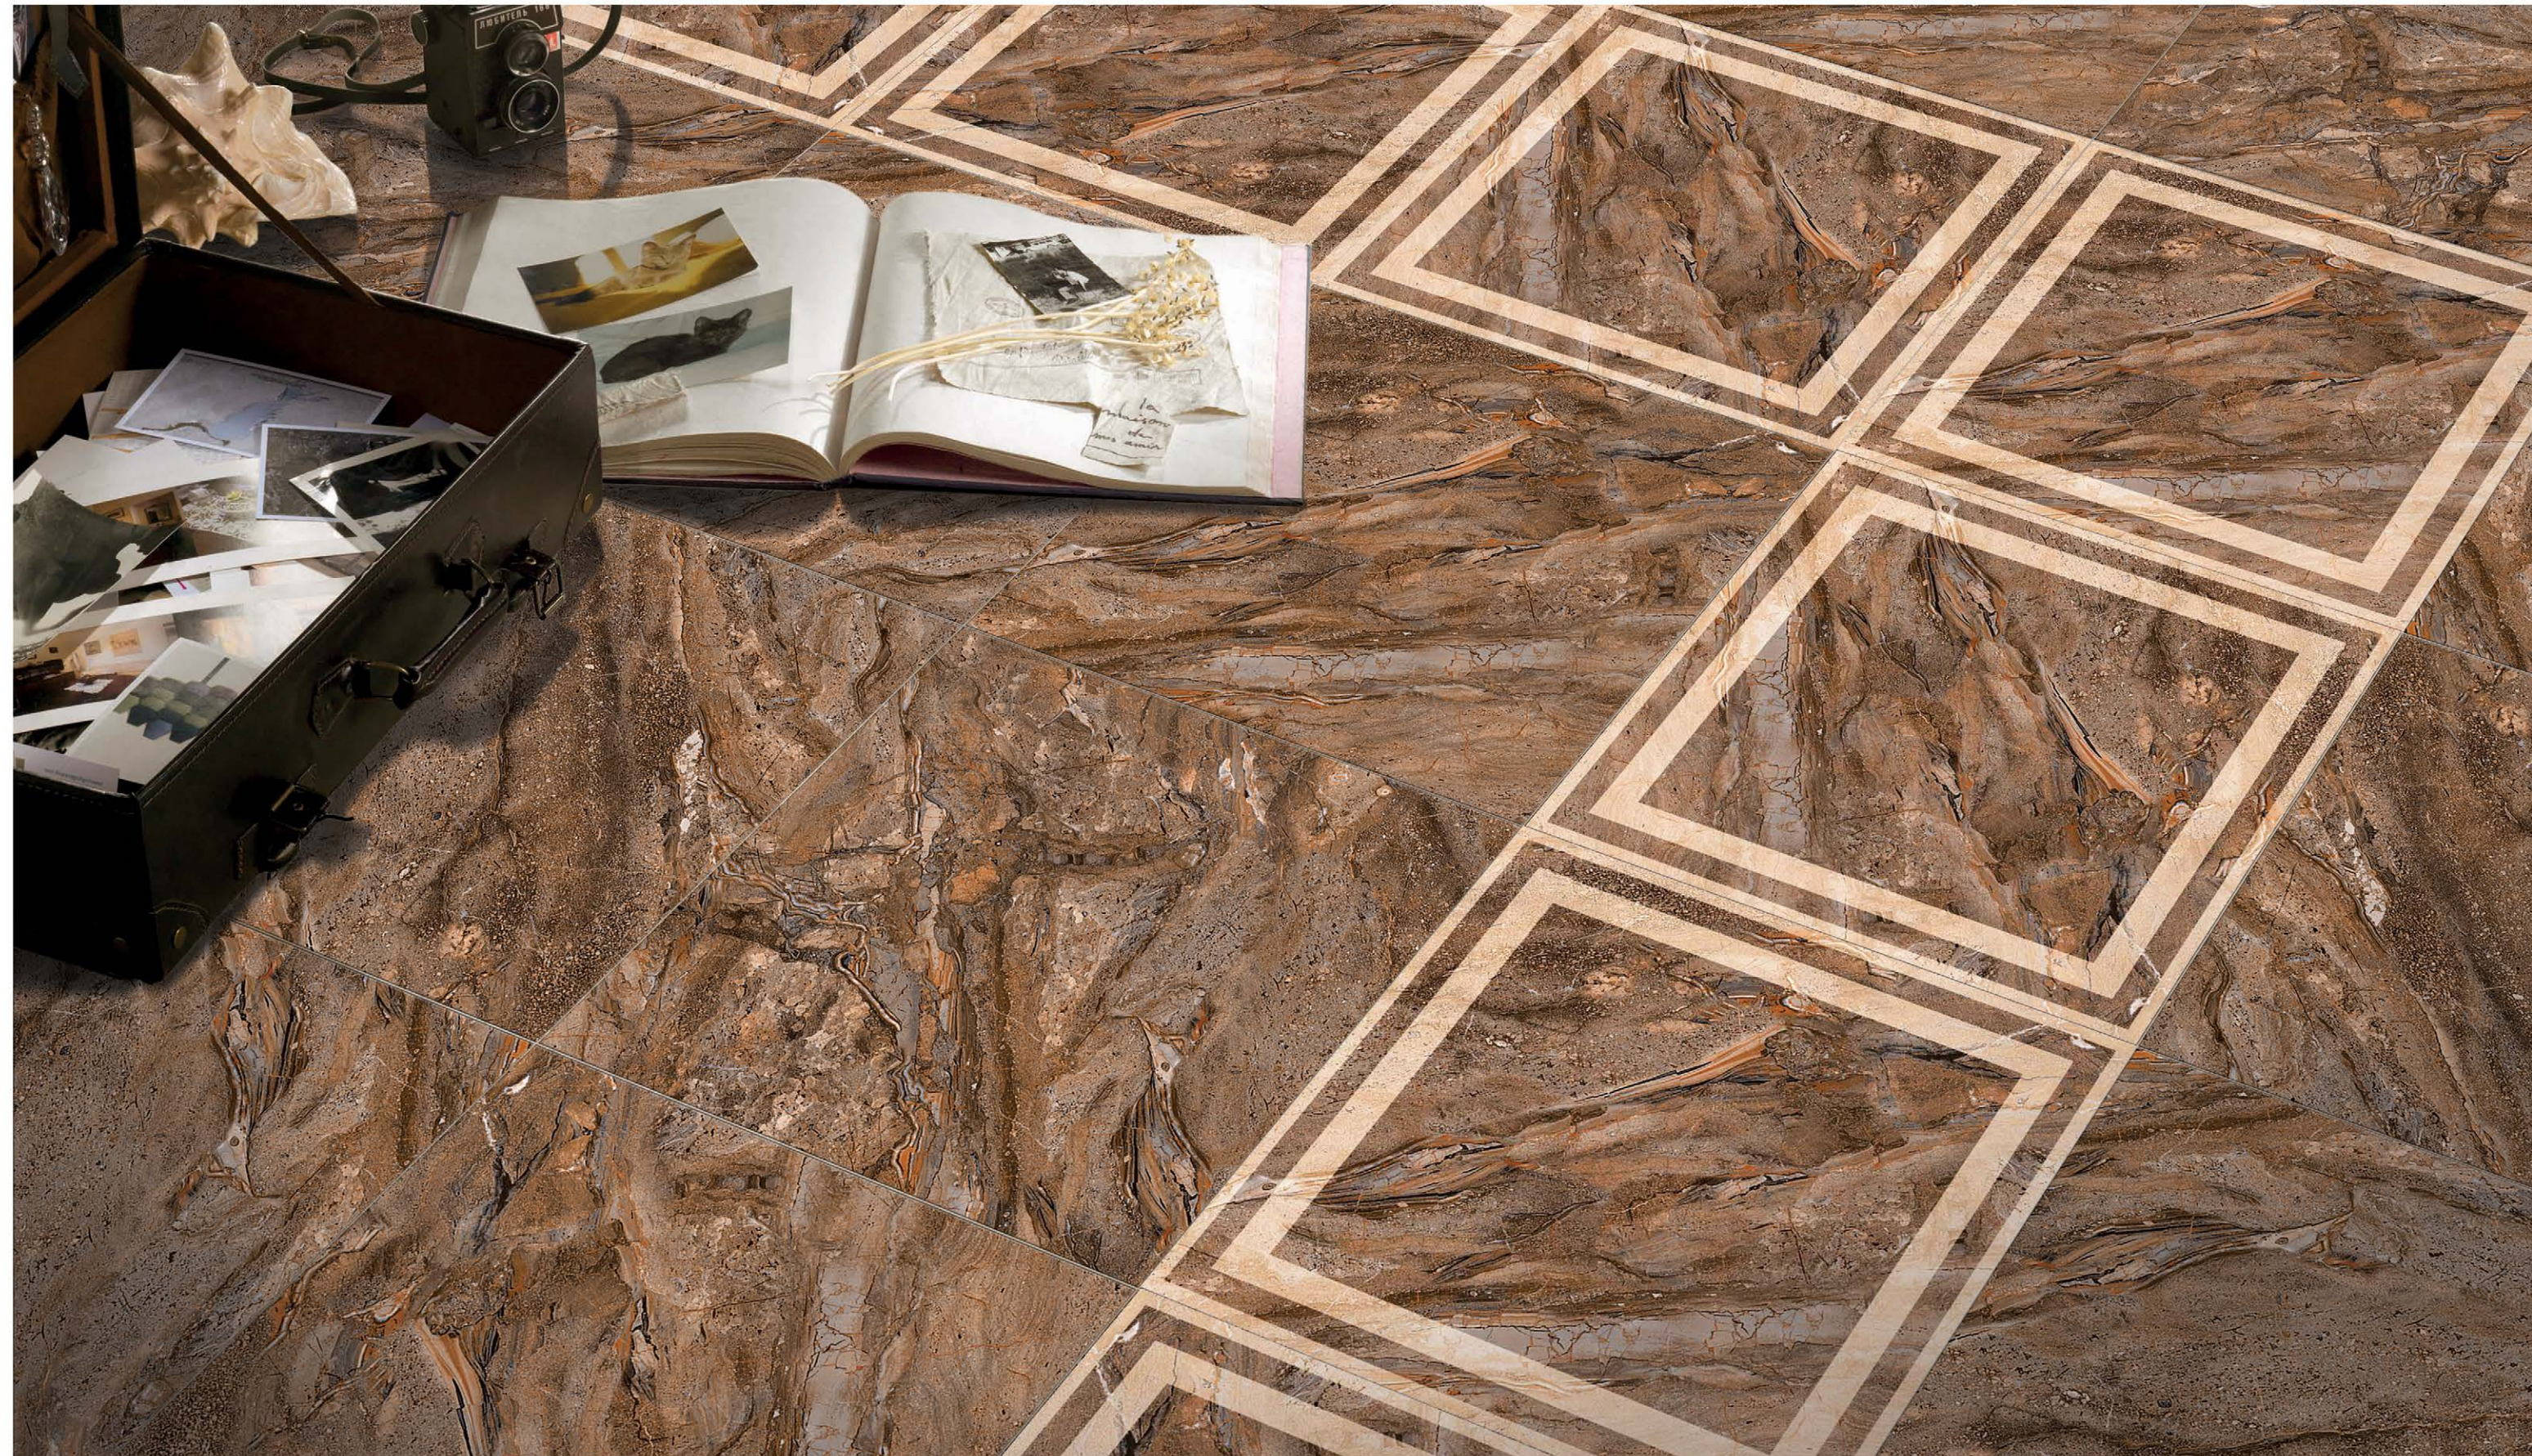

ISLAND LIGHT GREY

ISLAND HAVAN

JANA MAHGOUB OFFWHITE 42x42

JANA MAHGOUB WHITE

JANA MAHGOUB OFFWHITE

LUMA
42x42

LUMA BEIGE

LUMA CAFE