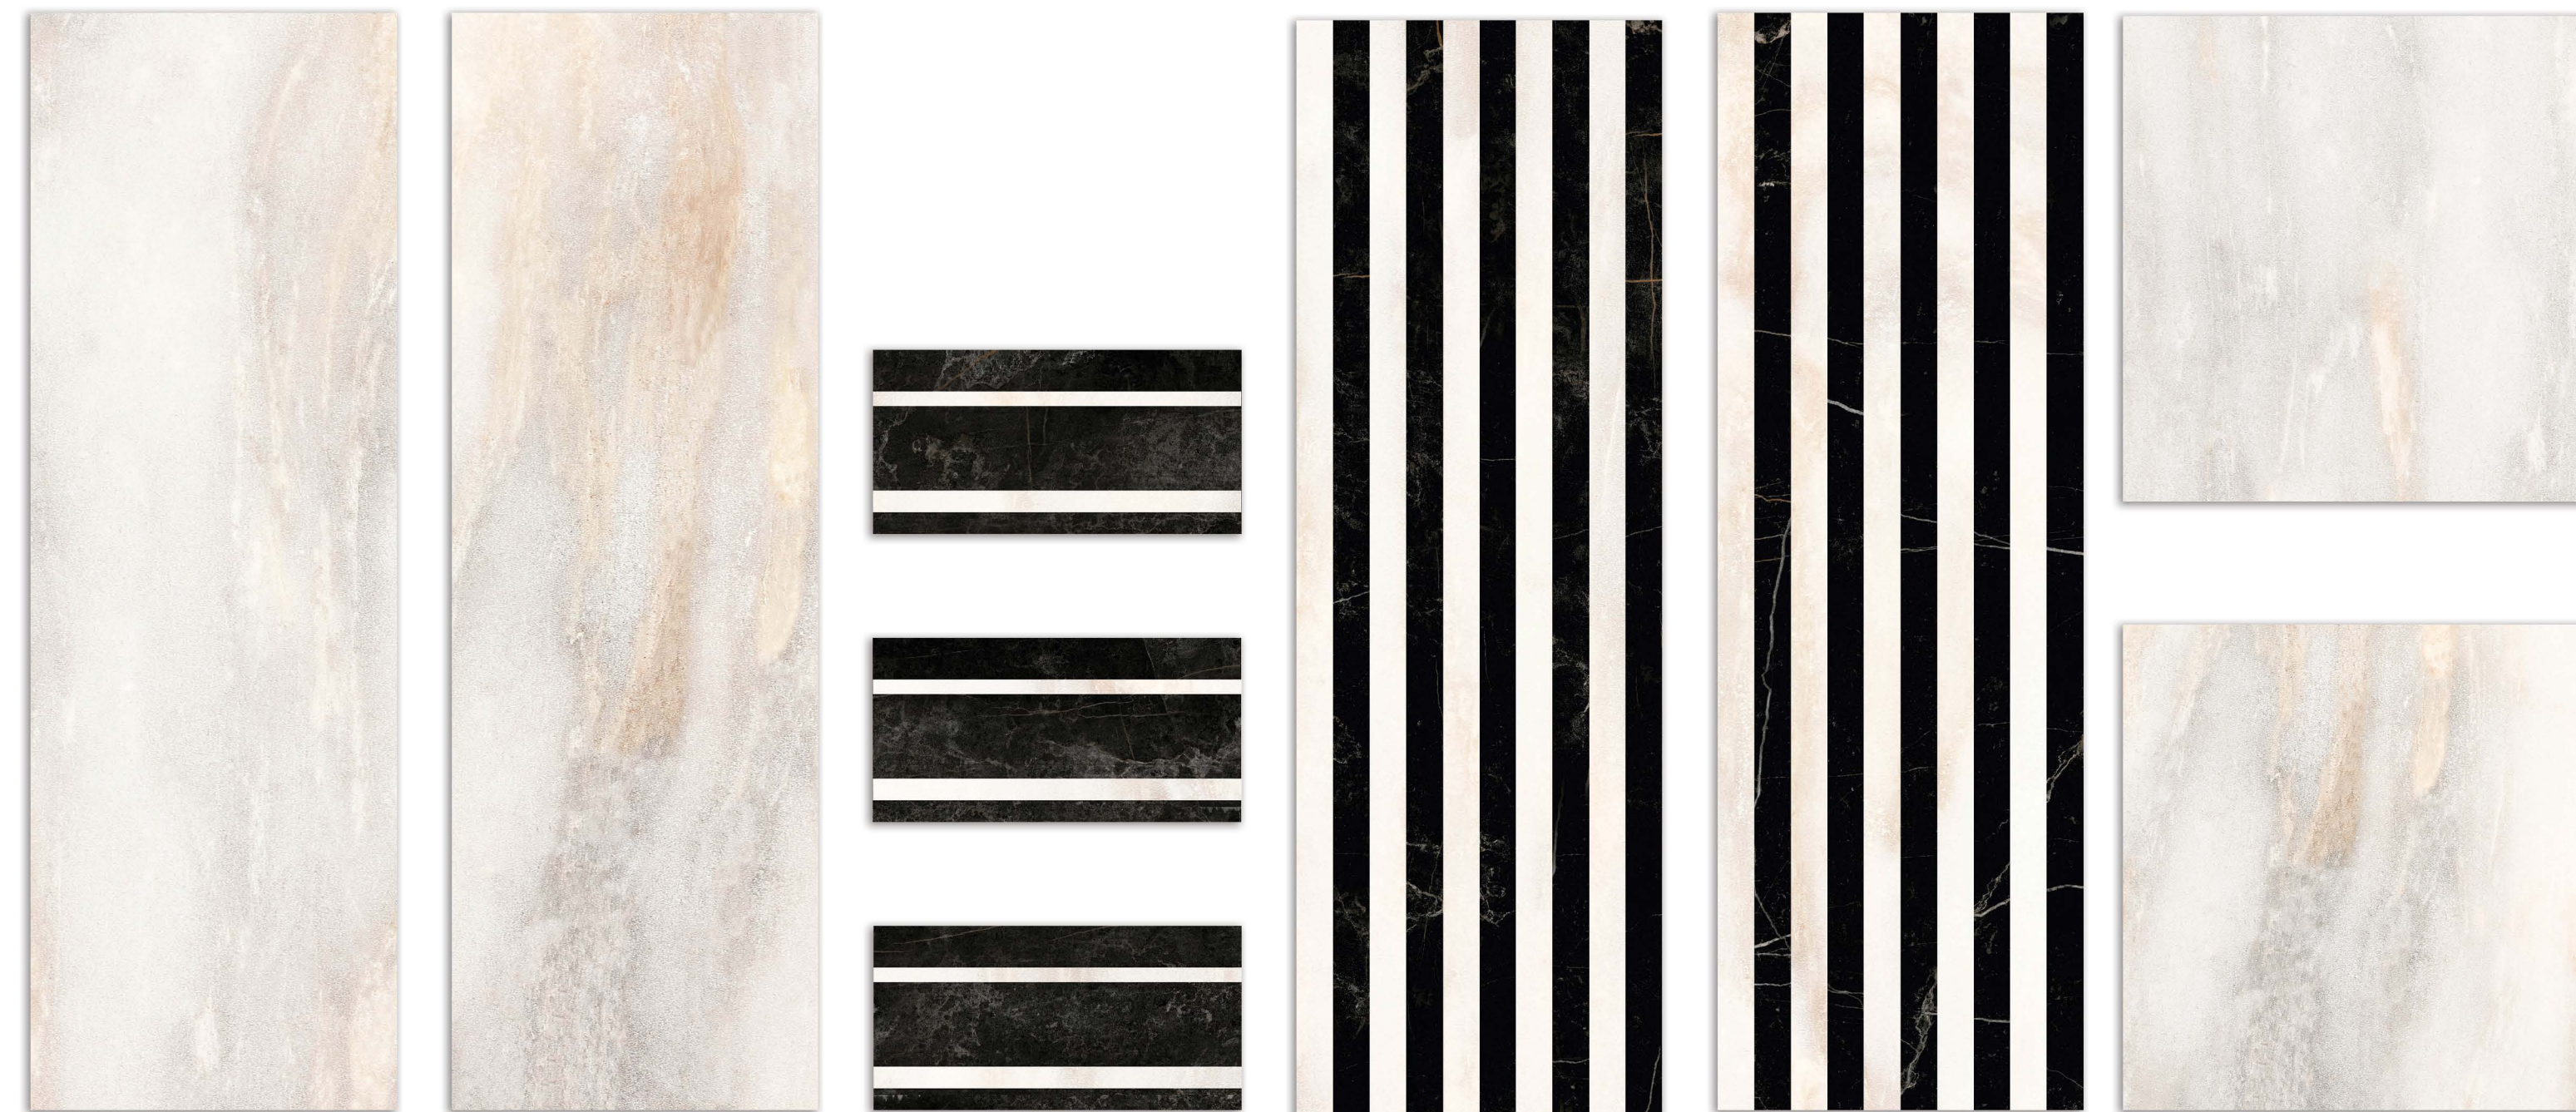

NERO

30X90

Light Grey
(6 faces)

Socio
(6 faces)

Black Mix
(6 faces)

Grey Floor
50x50
(4 faces)

NILE BEIGE 30X90

NILE BEIGE (MULTI FACES)