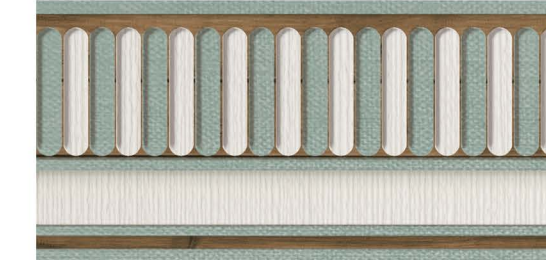

**SHIRAZ DARK GREY
(MULTI FACES)**

SOPHIA 30X90

**SOPHIA BEIGE
(MULTI FACES)**

SOPHIA BEIGE FU.V

QUATRO 30X90

**QUATRO GREIGE
(MULTI FACES)**

**QUATRO GREIGE FUB
(MULTI FACES)**

**QUATRO GREY
(MULTI FACES)**

MAZ WALLPAPER 1 30X90

**MAZ WALLPAPER 1
FLOWER CAFE**

**TOP SCOLO
(MULTI FACES)**

**BOTTOM SCOLO
(MULTI FACES)**

**MAZ WALLPAPER 1
WOOD CAFE
(MULTI FACES)**

MAZ WALLPAPER 2 30X90

MAZ WALLPAPER 2
FLOWER BLUE