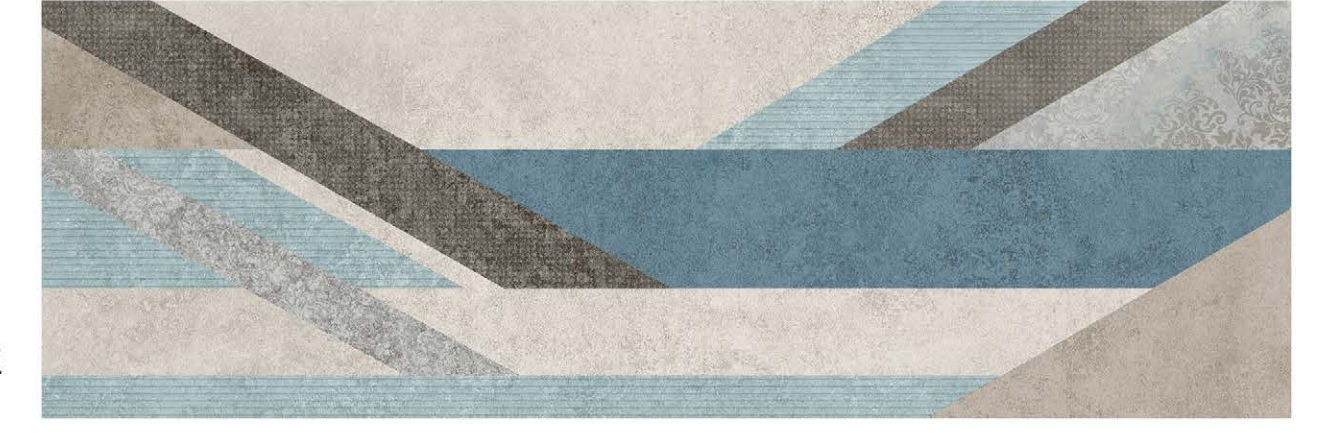

TANGEL FU.B MAUVE
(MULTI FACES)

TANGEL FU.B BLUE
(MULTI FACES)