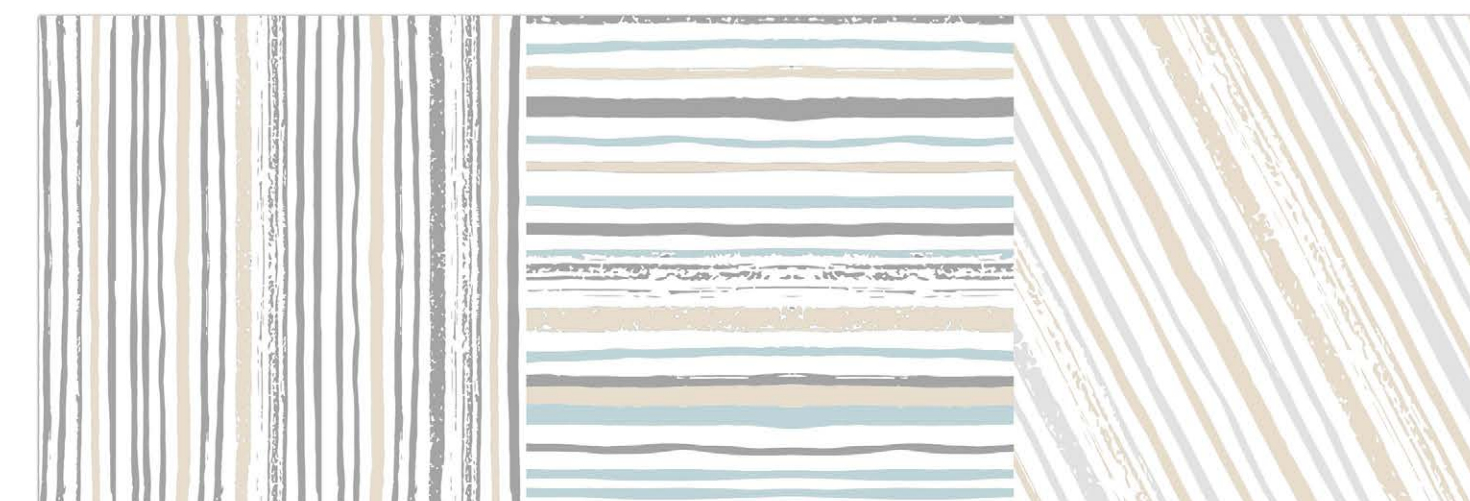

**SMOOTHIE STRIP MULTI COLOR FUB
(MULTI FACES)**

**SMOOTHIE BATH DECOR / GOLD
(2 FACES)**

SMOOTHIE 25X75

**SMOOTHIE DARK GREY
(MULTI FACES)**

**SMOOTHIE OFF WHITE
(MULTI FACES)**

**SMOOTHIE BATH DECOR / GOLD
(2 FACES)**