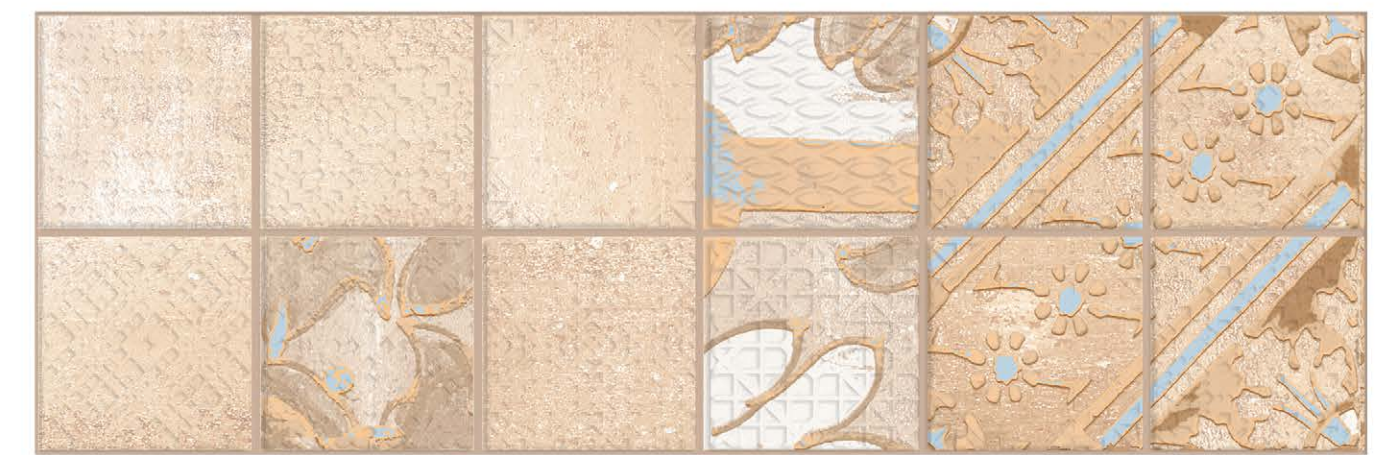

DECO D1

DECO D2

ASIA COTTO 20X60

ASIA COTTO IVORY

ASIA COTTO MIX

ASIA COTTO CAFE

ASIA GEOMATRIC 20X60

ASIA GEOMATRIC BEIGE

ASIA GEOMATRIC BEIGE MIX

ASIA GEOMATRIC 20X60

ASIA GEOMATRIC GREY

ASIA GEOMATRIC GREY MIX

ASIA MODERN 20X60

**ASIA MODERN
WHITE**

**ASIA MODERN
MIX**

**ASIA MODERN
DECOR / GOLD**

**ASIA OLD
20X60**

**ASIA OLD
BEIGE
(MULTI FACES)**

**ASIA OLD
BEIGE MIX
(MULTI FACES)**

**ASIA OLD
20X60**

**ASIA OLD
GREIGE
(MULTI FACES)**

**ASIA OLD
GREIGE MIX
(MULTI FACES)**

**ASIA ORIENTAL
20X60**

**ASIA ORIENTAL OFF WHITE
(MULTI FACES)**