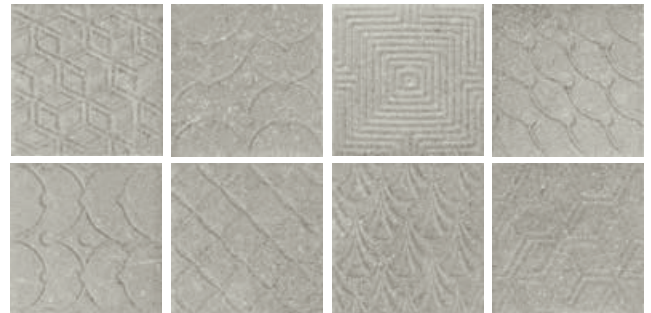

Shinn Karelian Grey
15 x 15 cm.

WB1515L

Shinn Karelian Sand, Pearl, Grey: Variación gráfica / Different pattern: 14

Formato / Size	Pz/Box	M²/Box	Kg/Box	Box/Pa	M²/Pa	Kg/Pa
30 x 90	4	1,08	20,50	48	51,84	984
7,5 x 30	28	0,63	10,00	120	75,60	1.200