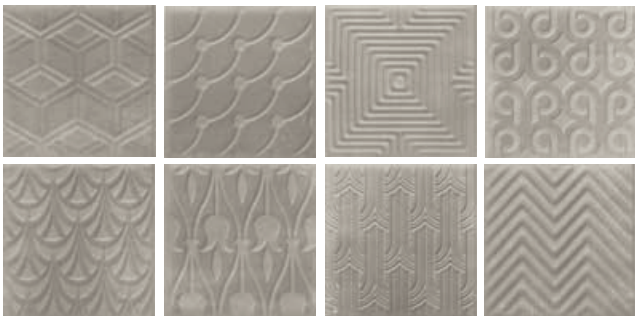

Abstract Sand
30 x 90 cm.

WB3090L

Shinn Abstract Sand
15 x 15 cm.

WB1515L

Abstract Greige
30 x 90 cm.

WB3090L

Abstract Silver
30 x 90 cm.

WB3090L