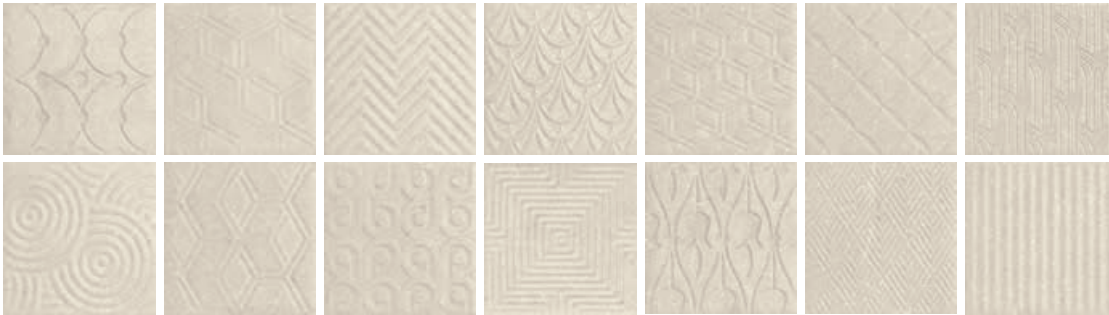

Shinn Karelian Sand
15 x 15 cm.

WB1515L