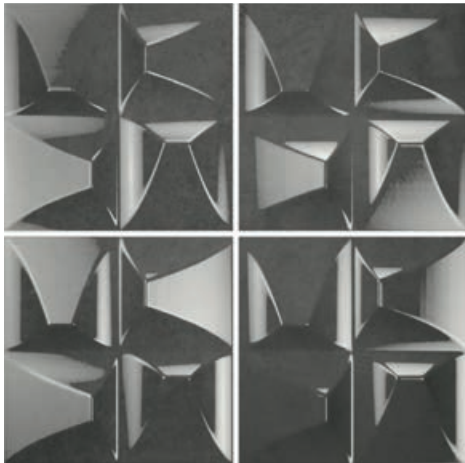

Adra Antracite
25 x 25 cm.

WB253DR